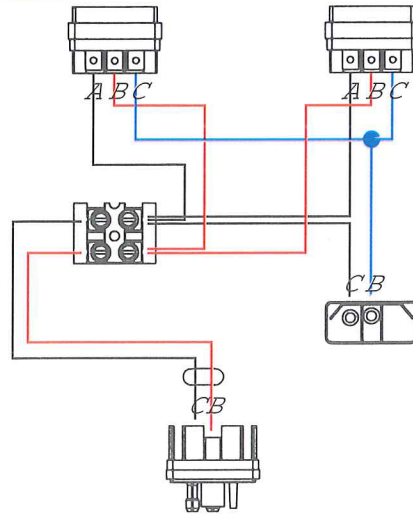

## AA249 - SINGLE CONTROL BOX - WIRING DIAGRAM

-  THREE WAY CONNECTOR
-  FIVE WAY CONNECTOR
-  GLOBE HOLDER
-  DIODE
-  TOGGLE SWITCH
-  16mm CONDUIT TO MACHINE
-  20mm CONDUIT TO MACHINE
-  PLUG - THREE PIN
-  TWIN - RED/BLACK AUTO
-  TWIN - BROWN/WHITE AUTO

## AA247 - DOUBLE CONTROL BOX - WIRING DIAGRAM

## AA240 Twin Backplate - Wiring Diagram

## AA243 Quad Backplate - Wiring Diagram