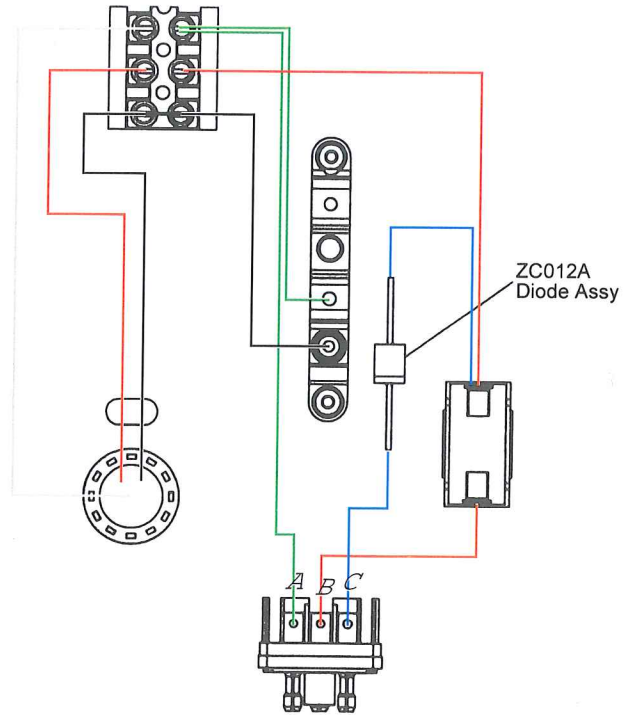

## AA249 - SINGLE CONTROL BOX - WIRING DIAGRAM

-  THREE WAY CONNECTOR
-  FIVE WAY CONNECTOR
-  GLOBE HOLDER
-  DIODE
-  TOGGLE SWITCH
-  16mm CONDUIT TO MACHINE
-  20mm CONDUIT TO MACHINE
-  PLUG - THREE PIN
-  TWIN - RED/BLACK AUTO
-  TWIN - BROWN/WHITE AUTO

## AA247 - DOUBLE CONTROL BOX - WIRING DIAGRAM

## AA240 Twin Backplate - Wiring Diagram

## AA243 Quad Backplate - Wiring Diagram