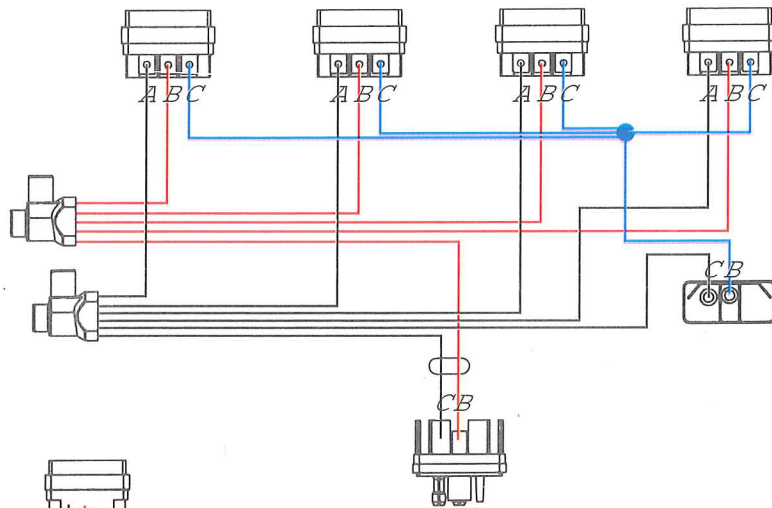

AA240 Twin Backplate - Wiring Diagram

AA243 Quad Backplate - Wiring Diagram

ZC020 BACKPLATE POWER WIRE ASSEMBLY