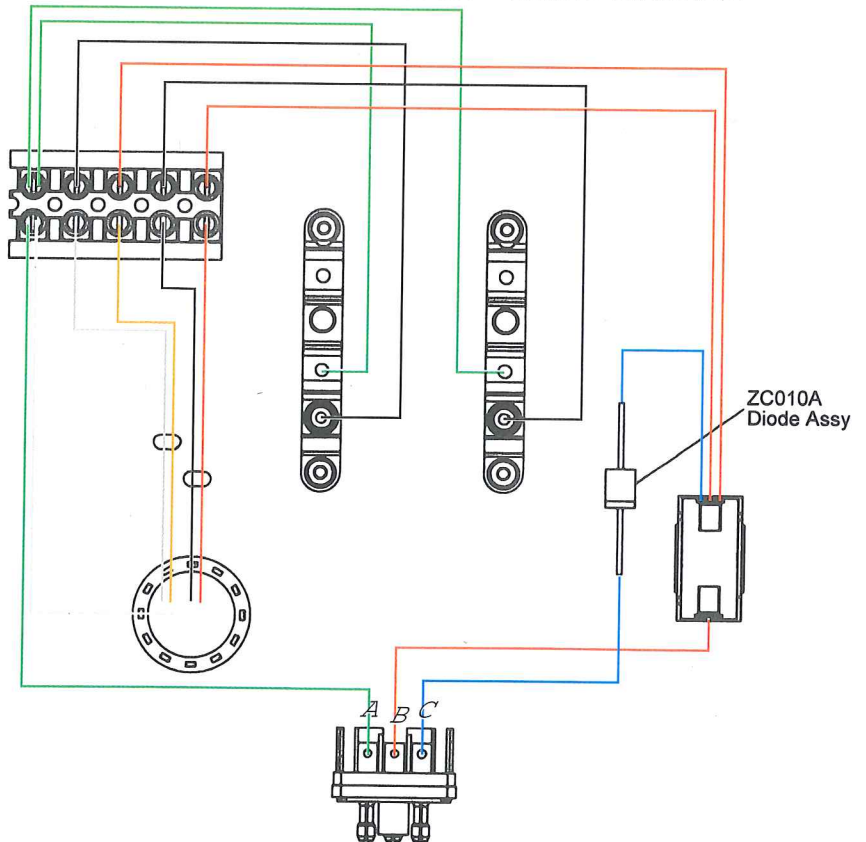

## AA249 - SINGLE CONTROL BOX - WIRING DIAGRAM

-  THREE WAY CONNECTOR
-  FIVE WAY CONNECTOR
-  GLOBE HOLDER
-  DIODE
-  TOGGLE SWITCH
-  16mm CONDUIT TO MACHINE
-  20mm CONDUIT TO MACHINE
-  PLUG - THREE PIN
-  TWIN - RED/BLACK AUTO
-  TWIN - BROWN/WHITE AUTO

## AA247 - DOUBLE CONTROL BOX - WIRING DIAGRAM

## AA240 Twin Backplate - Wiring Diagram

## AA243 Quad Backplate - Wiring Diagram