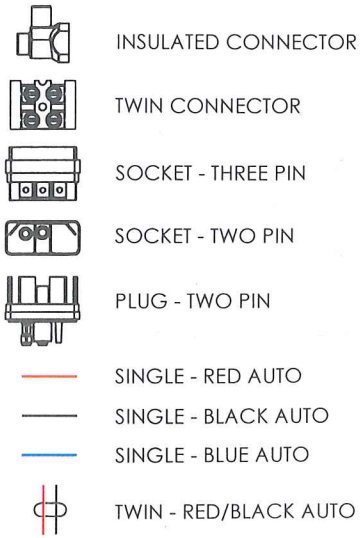

AA240 Twin Backplate - Wiring Diagram

AA243 Quad Backplate - Wiring Diagram