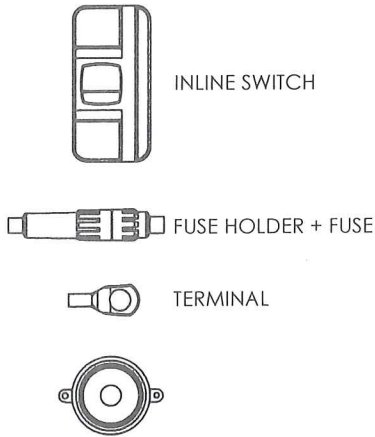

AA240 Twin Backplate - Wiring Diagram

AA243 Quad Backplate - Wiring Diagram

ZC020 BACKPLATE POWER WIRE ASSEMBLY