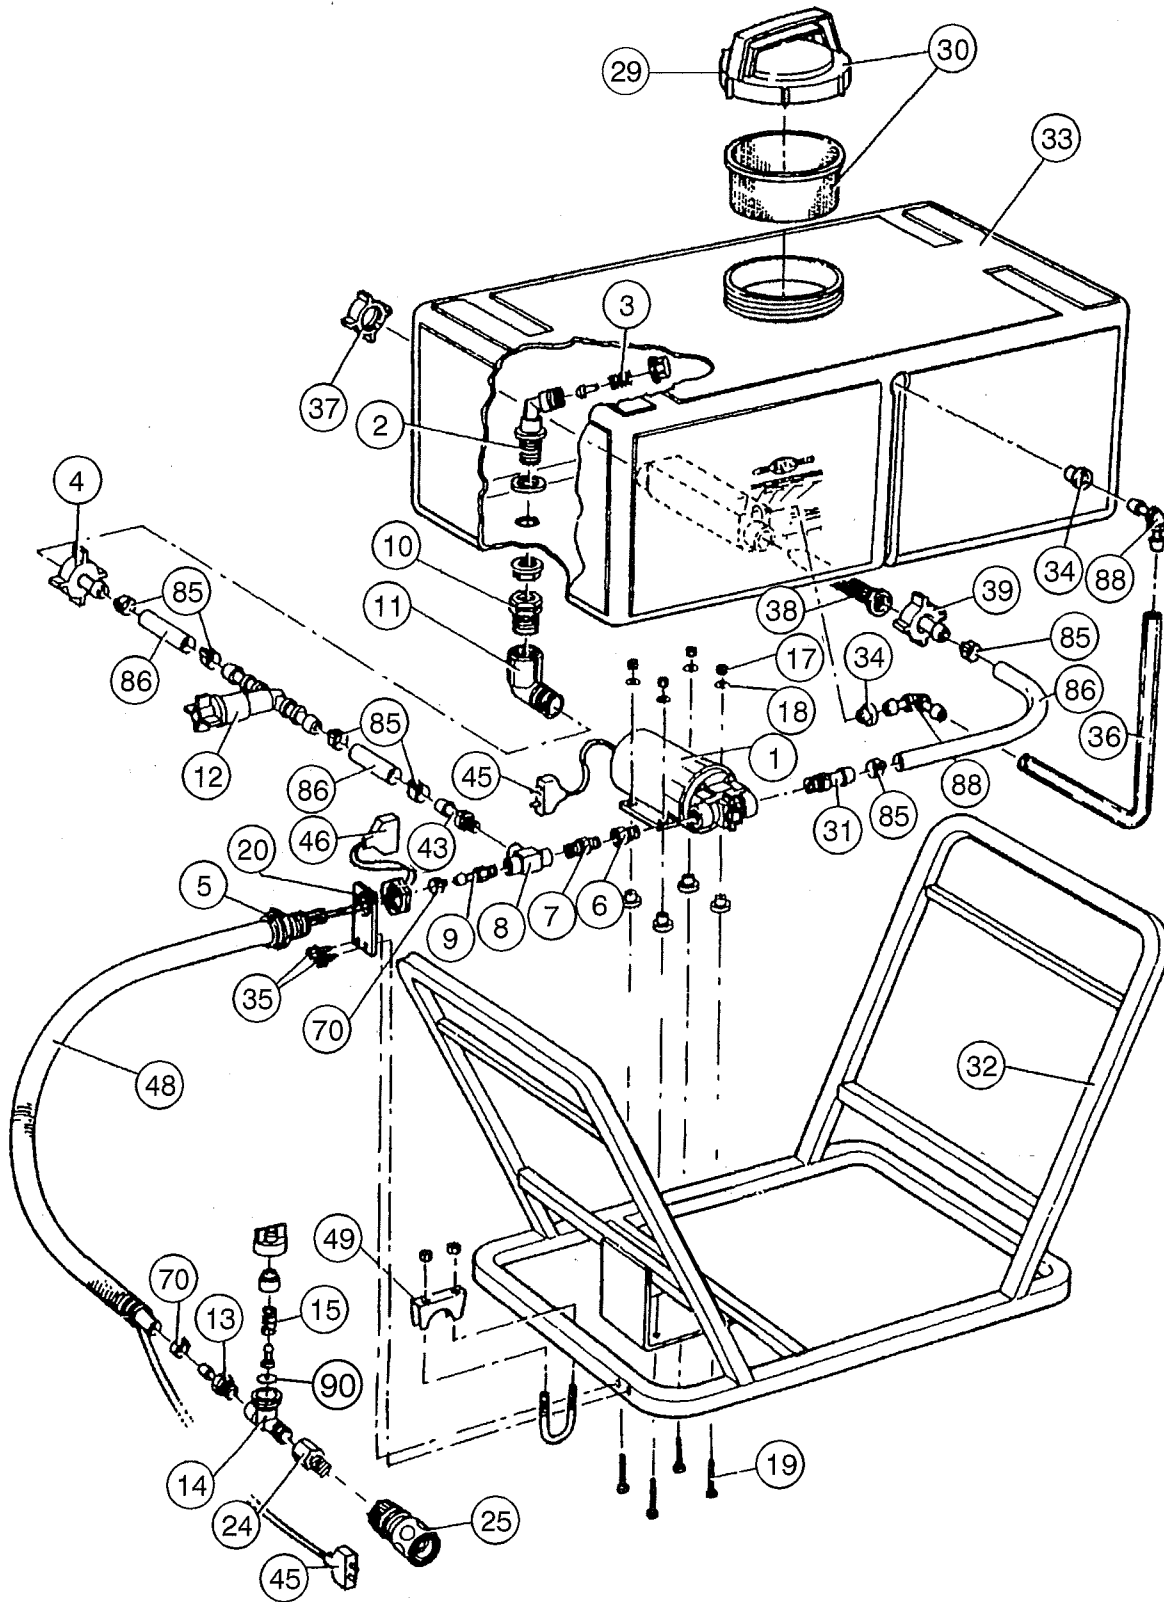

AA230 60 LITRE TANK

AA230 60 LITRE TANK

DRW No.	Part No.	DESCRIPTION	DRW No.	Part No.	DESCRIPTION
1	HN002	984 Pump Flojet	32	ZT006	Tank Frame
2	ZT005	Bypass Valve Assy.	33	ZT007	60L Poly Tank
3	ZT001	Bypass spring	34	BI029	Grommet
4	BI023	3/4 Nut & Tail	35	UF014	10x16x16 Tek Screw Hex ZP
5	GE034	20mm StraightFitting	36	NY001	Sight Tube
6	BI007	Reducing Bush	37	BI024	3/4 Drain Cap
7	BI009	1/4 Nipple	38	BI030	Filter Element
8	BI033	1/4FB Brass Tee	39	BI022	1/2 Nut & Tail
9	AL010	1/4BSP Male Str. Hose Conn.	43	BI026	Director
10	BI006	3/4x1/2 Red. Bush	45	ST008	Plug -2 Pin Inline
11	BI016	3/4 M/F Elbow	46	ST009	Socket -2 Pin Inline
12	BI031	Shut Off Valve	48	ZT008	Hose & Cable Complete
13	AL011	3/8BSP Male Str. Hose Conn.	49	SC002	Clamp Assy.
14	ZT002	Non Drip Valve	70	NH004	Cobra Clip
15	US002	Non Drip Valve Spring	85	NH006	Cobra Clip
17	UF027	10-24UNC Nyloc Nut	86	BI001	1/2 Hose
18	UF003	3/16x1/2 Flat Washer	88	BI011	Elbow E12
19	UF015	3/16x1BSW Hex. Set Screw	90	HN023	Diaphragm for non-drip valve
20	ZT004	Hose Support Bracket			
24	AL007	Pipe Adaptor			
25	AL001	Socket-QR Coupling			
29	HQ010	Tank Lid Only			
30	HQ005	Tank Lid & Sieve			
31	CL006	Straight Thread Connector			