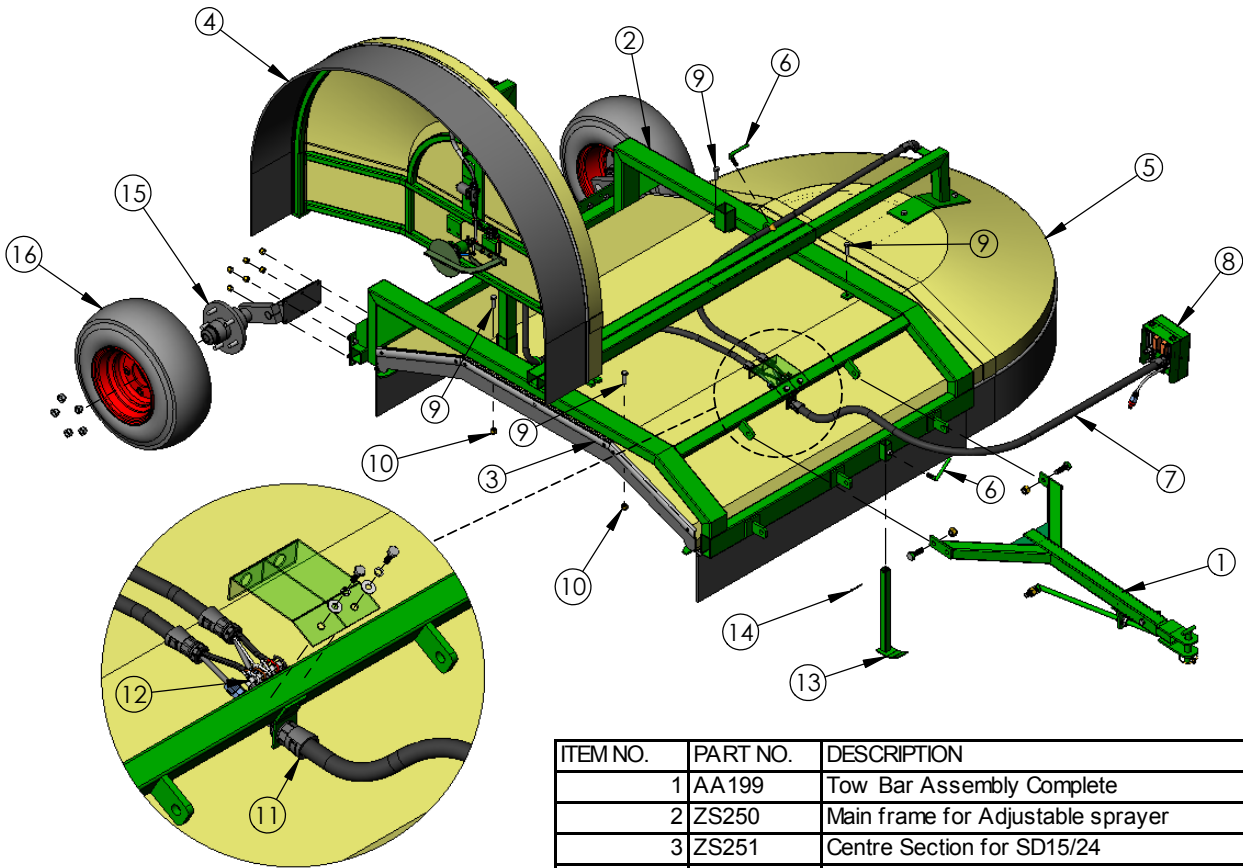

SPRAYDOME 15/24 - TOWED

ITEM NO.	PART NO.	DESCRIPTION
1	AA199	Tow Bar Assembly Complete
2	ZS250	Main frame for Adjustable sprayer
3	ZS251	Centre Section for SD15/24
4	ZS252	R/H Wing for SD 15/24
5	ZS253	L/H Wing for SD15/24
6	ZU015	Clamp Bolt
7	ZS205	4.0m Hose & Cable Assy
8	AA247	Tw in Control Box 30 Lph
9	UF018	3/8BSW x 1 ZC Hex Set Screw
10	UF029	3/8UNC ZC Nyloc Nut
11	GE034	20mm Straight Fitting
12	ZE006	5 Way Connector
13	ZS296	SD15/24 Support Leg
14	UF001	32 x 3.2 ZP Cotter pin
15	ZS281	Std Suspension c/w Axle & Hub to suit Adj Spraydome
16	ZS282	Tyre & Rim - Adjustable Spraydome

ITEM NO.	PART NO.	DESCRIPTION
1	ZS239	Tow Bar
2	ZS003	Tow Bar Extension
3	ZS240	Adjustment Assembly
4	UF037	1/2 x 1 1/2 Bolt
5	UF030	1/2 Nyloc Nut
6	UF007	1/2x1 1/4x1 6g Flat Washer
7	UF032	1/2" Nut
8	UF022	3/8 x 2 1/2 Bolt
9	UF029	3/8 Nyloc Nut
10	ZS002	Tow Pin
11	GS014	1/4" B2 Lynch Pin

ITEM NO.	PART NO.	DESCRIPTION
1	ST040	Flexiride No.2 Body ONLY
2	MW001	HT Holden hub
3	ZS266	16/650x8 -5 Stud Holden Assy Rim & Tyre Assy.
4	UF041	5/16BSWx1 ZP Hex Set Screw
5	UF052	5/16BSW Nyloc Nut
6	ZS254	Flexi Arm & Stub (Light Duty)