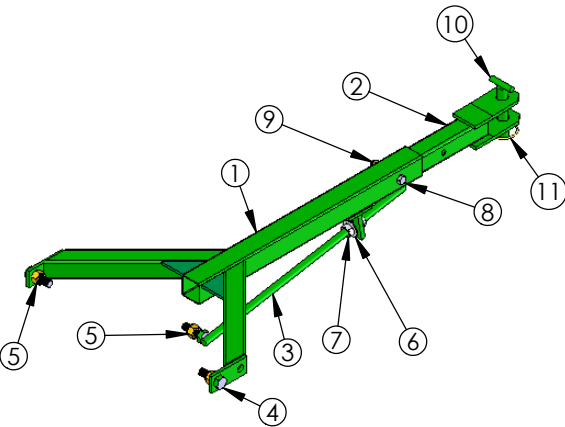

SPRAYDOME 15/24 - TOWED

ITEM NO.	PART NO.	DESCRIPTION
1	AA199	Tow Bar Assembly Complete
2	ZS250	Main frame for Adjustable sprayer
3	ZS251	Centre Section for SD15/24
4	ZS252	R/H Wing for SD 15/24
5	ZS253	L/H Wing for SD15/24
6	ZU015	Clamp Bolt
7	ZS205	4.0m Hose & Cable Assy
8	AA247	Tw in Control Box 30 Lph
9	UF018	3/8BSW x 1 ZC Hex Set Screw
10	UF029	3/8UNC ZC Nyloc Nut
11	GE034	20mm Straight Fitting
12	ZE006	5 Way Connector
13	ZS296	SD15/24 Support Leg
14	UF001	32 x 3.2 ZP Cotter pin
15	ZS281	Std Suspension c/w Axle & Hub to suit Adj Spraydome
16	ZS282	Tyre & Rim - Adjustable Spraydome

ITEM NO.	PART NO.	DESCRIPTION
1	ZS239	Tow Bar
2	ZS003	Tow Bar Extension
3	ZS240	Adjustment Assembly
4	UF037	1/2 x 1 1/2 Bolt
5	UF030	1/2 Nyloc Nut
6	UF007	1/2x1 1/4x1 6g Flat Washer
7	UF032	1/2" Nut
8	UF022	3/8 x 2 1/2 Bolt
9	UF029	3/8 Nyloc Nut
10	ZS002	Tow Pin
11	GS014	1/4" B2 Lynch Pin

ITEM NO.	PART NO.	DESCRIPTION
1	ST040	Flexiride No.2 Body ONLY
2	MW001	HT Holden hub
3	ZS266	16/650x8 -5 Stud Holden Assy Rim & Tyre Assy.
4	UF041	5/16BSWx1 ZP Hex Set Screw
5	UF052	5/16BSW Nyloc Nut
6	ZS254	Flexi Arm & Stub (Light Duty)