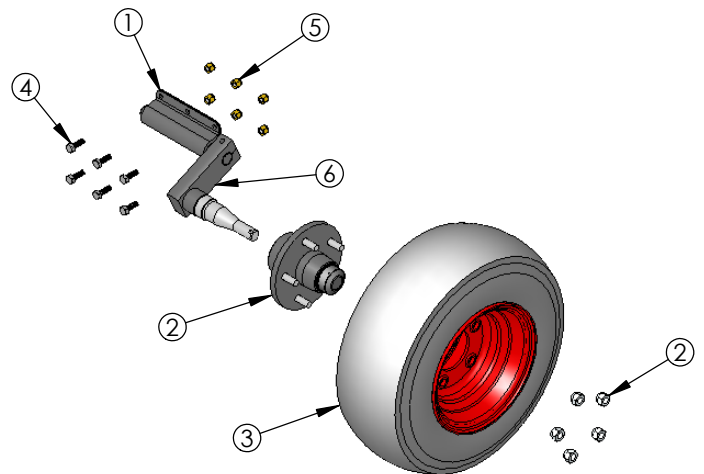

SPRAYDOME 15/24 - TOWED

ITEM NO.	PART NO.	DESCRIPTION
1	AA199	Tow Bar Assembly Complete
2	ZS250	Main frame for Adjustable sprayer
3	ZS251	Centre Section for SD15/24
4	ZS252	R/H Wing for SD 15/24
5	ZS253	L/H Wing for SD15/24
6	ZU015	Clamp Bolt
7	ZS205	4.0m Hose & Cable Assy
8	AA247	Tw in Control Box 30 Lph
9	UF018	3/8BSW x 1 ZC Hex Set Screw
10	UF029	3/8UNC ZC Nyloc Nut
11	GE034	20mm Straight Fitting
12	ZE006	5 Way Connector
13	ZS296	SD15/24 Support Leg
14	UF001	32 x 3.2 ZP Cotter pin
15	ZS281	Std Suspension c/w Axle & Hub to suit Adj Spraydome
16	ZS282	Tyre & Rim - Adjustable Spraydome

ITEM NO.	PART NO.	DESCRIPTION
1	ZS239	Tow Bar
2	ZS003	Tow Bar Extension
3	ZS240	Adjustment Assembly
4	UF037	1/2 x 1 1/2 Bolt
5	UF030	1/2 Nyloc Nut
6	UF007	1/2x1 1/4x1 6g Flat Washer
7	UF032	1/2" Nut
8	UF022	3/8 x 2 1/2 Bolt
9	UF029	3/8 Nyloc Nut
10	ZS002	Tow Pin
11	GS014	1/4" B2 Lynch Pin

ITEM NO.	PART NO.	DESCRIPTION
1	ST040	Flexiride No.2 Body ONLY
2	MW001	HT Holden hub
3	ZS266	16/650x8 -5 Stud Holden Assy Rim & Tyre Assy.
4	UF041	5/16BSWx1 ZP Hex Set Screw
5	UF052	5/16BSW Nyloc Nut
6	ZS254	Flexi Arm & Stub (Light Duty)