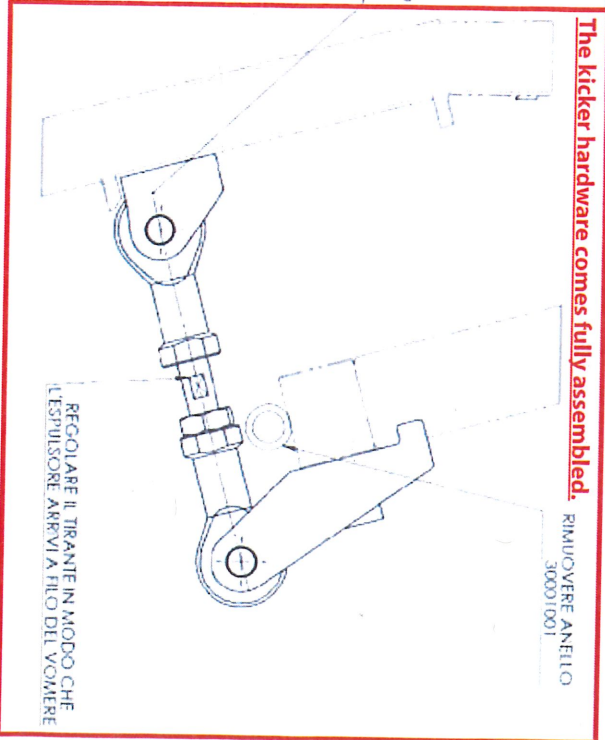

2019 to 2020 Kicker Conversion Kits for the TRIUM:

- Code 60220087 – conversion kit shoe #1 TRIUM old style Trium kicker for the new style
- Code 60220088 – conversion kit shoe #2 TRIUM old style Trium kicker for the new style
- Code 60220089 – conversion kit shoe #3 TRIUM old style Trium kicker for the new style
- Code 60220090 – conversion kit shoe #4 & #5 TRIUM old style Trium kicker for the new style

2019 to 2020 Kicker Conversion Kits for the DUAL 12 GOLD:

- Code 60206232 – conversion kit shoe #1 DUAL 12 GOLD old style Trium kicker for the new style
- Code 60206233 – conversion kit shoe #2 & #3 DUAL 12 GOLD old style Trium kicker for the new style

NOTE: For converting previous years (before 2019) you need to buy the complete kicker plus assembly.

10	948528	00	Arrelo estivo di sicurezza ad espulsione per attacchi 7-8-9.	2
9	913102	01	TESTA A SNODO M8 F - 5x	1
8	913101	01	TESTA A SNODO M8 F	1
7	903205	00	DADO ANO BASSO - 3x - DINIVA	1
6	904201	00	VITE TESTA M10x20x8 DIN912	2
5	904198	00	VITE TESTA M8x14x10 DIN913	2
4	404454	00	TIRANTE M8x050-CH7-ESPULSORE	1
3	404453	01	ATTACCO U20x050x04x16-D1111+SPULSORE	1
2	404452	00	PERNO D'ORO M10x211-SEGGI&ESPULSORE	2
1	404451	00	ATTACCO 020x024x0027 (PZ D.0.5) INFERIO	2
Pos	CODICE	REV.	DESCRIZIONE	Q.TA