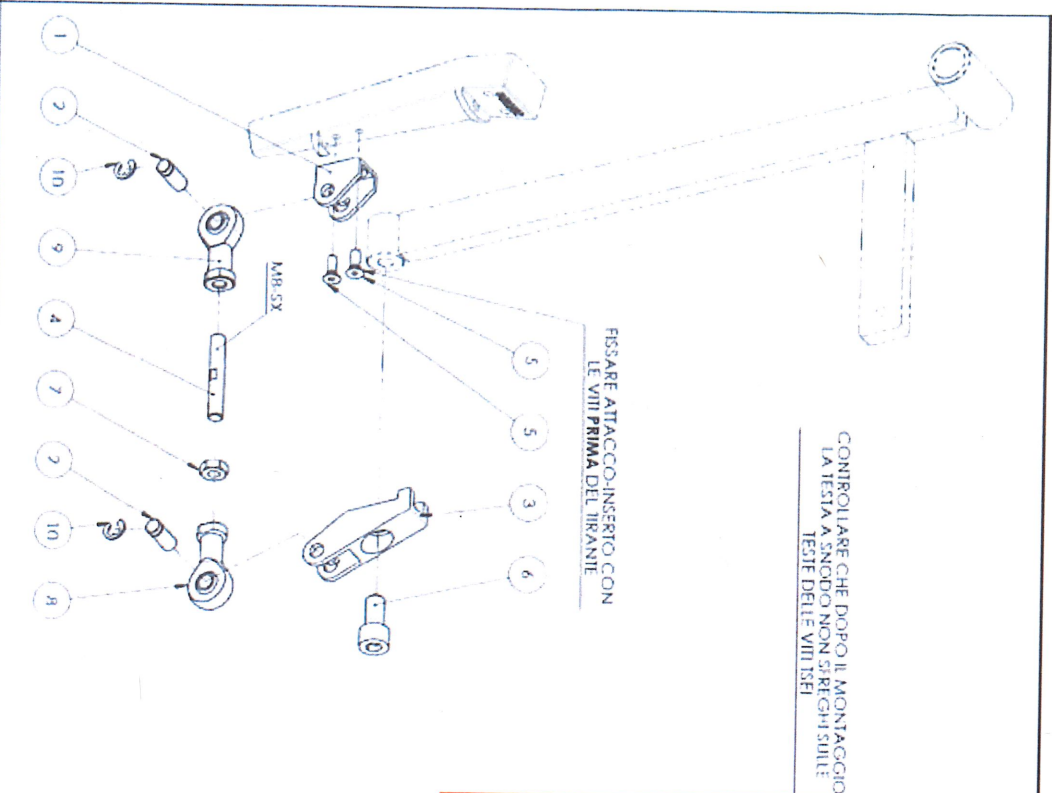

2019 to 2020 Kicker Conversion Kits for the TRIUM:

- Code 60220087 – conversion kit shoe #1 TRIUM old style Trium kicker for the new style
- Code 60220088 – conversion kit shoe #2 TRIUM old style Trium kicker for the new style
- Code 60220089 – conversion kit shoe #3 TRIUM old style Trium kicker for the new style
- Code 60220090 – conversion kit shoe #4 & #5 TRIUM old style Trium kicker for the new style

2019 to 2020 Kicker Conversion Kits for the DUAL 12 GOLD:

- Code 60206232 – conversion kit shoe #1 DUAL 12 GOLD old style Trium kicker for the new style
- Code 60206233 – conversion kit shoe #2 & #3 DUAL 12 GOLD old style Trium kicker for the new style

NOTE: For converting previous years (before 2019) you need to buy the complete kicker plus assembly.

10	948528	00	Arrelo estivo di sicurezza ad espulsione per attacchi 7-8-9.	2
9	913102	01	TESTA A SNODO M8 F - 5x	1
8	913101	01	TESTA A SNODO M8 F	1
7	903205	00	DADO ANO BASSO - 3x - DINIVA	1
6	904201	00	VITE TESTA M10x20x8 DIN912	2
5	904198	00	VITE TESTA M8x14x10 DIN913	2
4	404454	00	TIRANTE M8x050-CH7-ESPULSORE	1
3	404453	01	ATTACCO U20x050x04x16-D1111+SPULSORE	1
2	404452	00	PERNO D'ORO M10x211-SEGGI&ESPULSORE	2
1	404451	00	ATTACCO 020x024x0027 (PZ D.0.5) INFERIO	2
Pos	CODICE	REV.	DESCRIZIONE	Q.TA