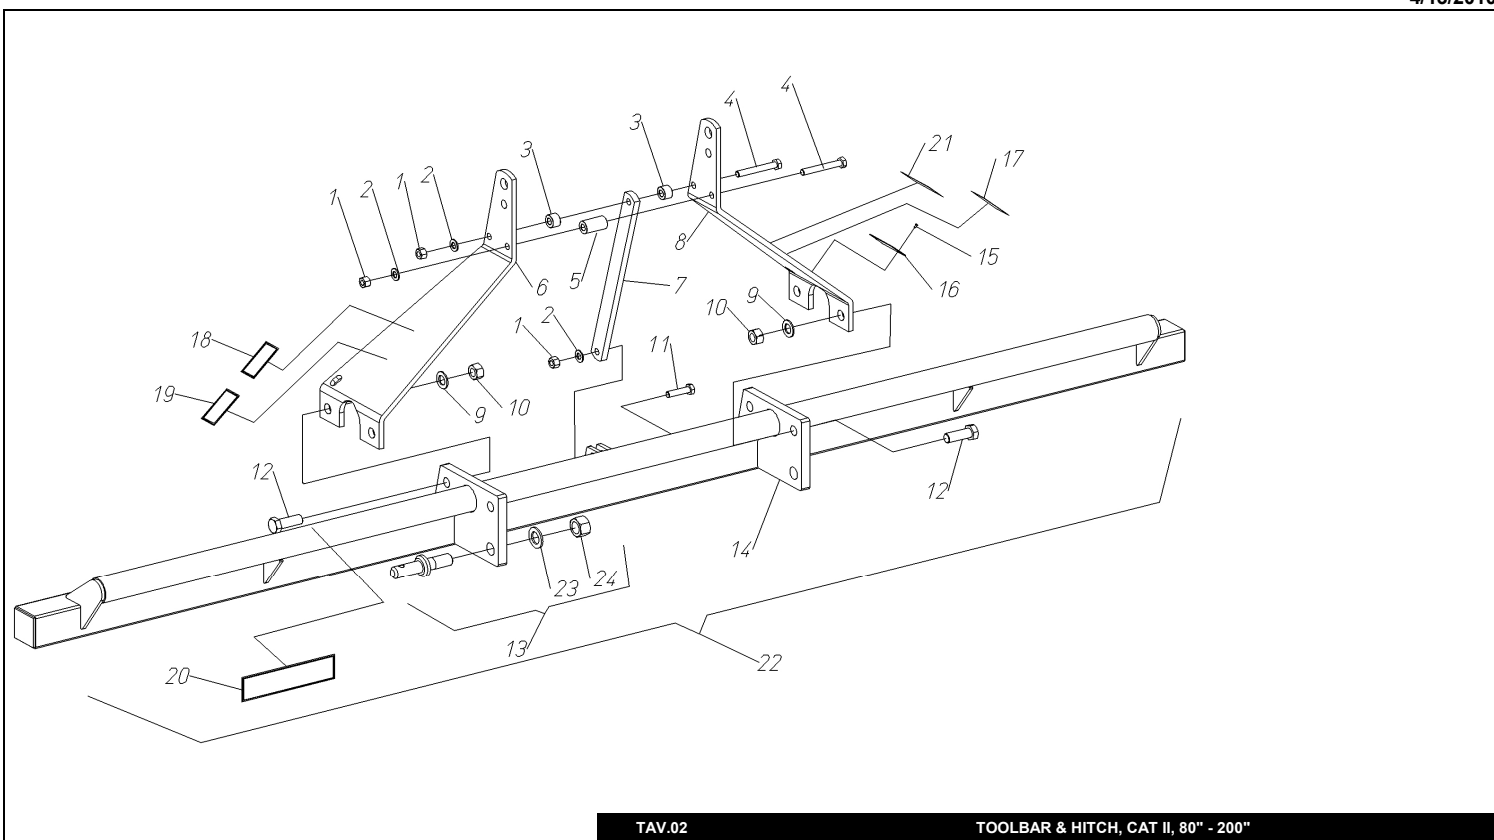

70102004 / 70102005 / 70102013 / 701020

TAV.01

tool bar and hitch, cat I 60" - 120"

pos.	part #	description	pos.	part #	description
1	900223	BOLT, 14X100MM	19	941300	RIVET, 2.9X7MM
2	400168	SPACER 15X30X19.5	20	400654	DECAL, MAINTENANCE
3	400166	BRACE, 3 POINT	21	400167	DECAL, TEX
4	907108	WASHER, FLAT 14MM	21	400340	DECAL, TEXDRIVE
5	905008	NUT, HIGH 14MM	21	401561	DECAL, TEXDRIVE BEST
6	401457	BRACE, REINFORCED, RH	21	401261	DECAL TRIUM
6	400645	BRACE, RH	21	401692	DECAL, UNITRIUM
7	401458	BRACE, REINFORCED, LH	21	402031	DECAL, BABY
7	400022	BRACE, LH	21	400077	DECAL, FOX
8	907107	WASHER, FLAT 12MM	21	400257	DECAL, FOXDRIVE
9	905007	NUT, HIGH 12MM	21	400326	DECAL, WOLF
10	900179	BOLT, 12X50MM	21	400771	DECAL, WOLF COMPACT
11	900214	BOLT, 14X55MM	21	401440	DECAL, DUAL 12 GOLD
12	420059	TOOLBAR, CAT I, 60"	21	400607	DECAL R14
12	420060	TOOBAR, CAT I, 80"	21	400517	DECAL PS 14
12	420061	TOOLBAR, CAT I, 100"	22	905408	NUT, 22MMX1.5
12	420062	TOOLBAR, CAT I, 120"	23	907012	LOCKWASHER, 22MM
13	992001	PIN, LOWER HITCH			
14	500062	TOOLBAR W/HITCH, 60"			
14	500063	TOOLBAR W/HITCH, 80"			
14	500064	TOOLBAR W/HITCH, 100"			
14	500105	TOOLBAR W/HITCH, 120"			
15	400404	DECAL C & M 245x60			
16	400653	DECAL, INSTRUCTIONS			
17	400655	DECAL, WARNING			
18	400644	DATA PLATE			