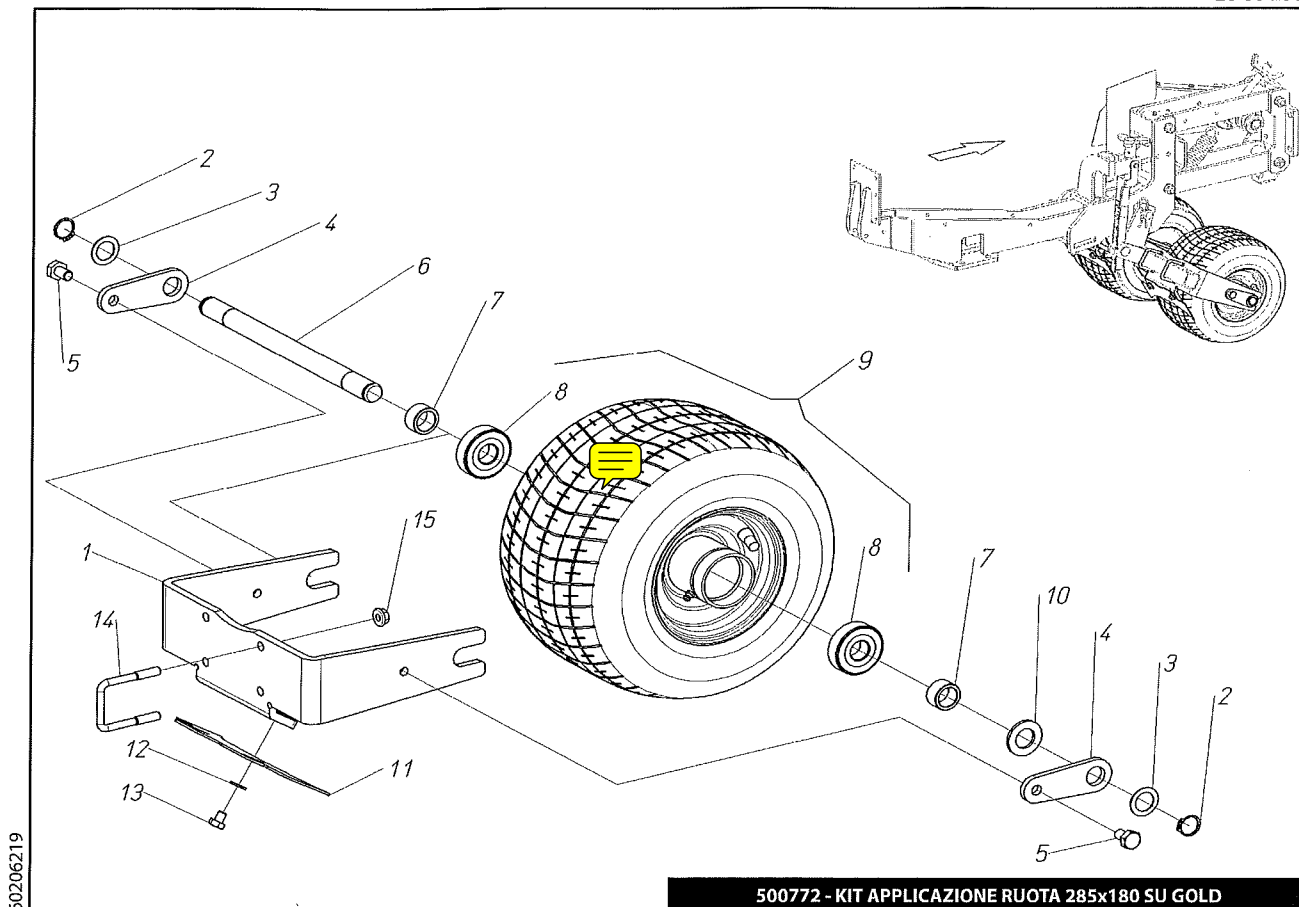

60206030

60206030-PARALLEL LINKAGE, NARROW

4/17/2008

pos.	part #	description
1	902104	BOLT, 8X20
2	907105	WASHER, FALT 8MM
3	400983	SUPPORT
4	401013	BEARING CARRIER
5	940501	SNAP RING
6	940502	SNAP RING
7	910116	BEARING, 6008-2RS
8	420669	SPROCKET, SLIP CLUTCH
9	400926	JAW, SLIP CLUTCH
10	400927	TUBE
11	800027	SPRING
12	910050	RING NUT, 30X1.5MM

60206002

60206003 / 60206216

60206216-DEPTH ADJ. SCREW, FLOTATION WHL-DUAL 12 GOLD

60206003-FLOTATION WHEEL- DUAL 12 GOLD

pos. part #	description	pos. part #	description
1	421054 SUPPORT, DEPTH ADJ SCREW	27	910112 BEARING, 6004-2RS
2	420836 KNOB	28	914047 WHEEL, ZERO PRESSURE, 250X200MM
3	941052 ROLL PIN 5X26MM	29	401265 DECAL
4	400103 WASHER, 17.1X25X1MM	30	400942 DECAL, DEPTH ADJUST
5	400568 BARREL		
6	420726 SCREW, DEPTH ADJUST		
7	401448 SUPPORT, DEPTH ADJ DECAL		
8	907104 WASHER, 6MM		
9	902443 BOLT, 6X10MM		
10	401491 PLATE 60X12X85MM		
11	907107 WASHER, FLAT 12MM		
12	900187 VBOLT, 12X90		
13	400220 BARREL		
14	421022 PIN, 25X180MM		
15	941202 SPRING PIN		
16	401408 BUSHING		
17	420979 FRAME, WHEEL SUPPORT		
18	400692 U-BOLT		
19	401147 FORK, WHEEL SUPPORT		
20	904964 NUT, 8MM		
21	401063 SCRAPER BLADE		
22	907105 WASHER, 8MM		
23	902475 BOLT, 8X10MM		
24	940506 SNAP RING		
25	400924 AXLE, 20X275MM		
26	400919 SPACER, 20.5X28X6		