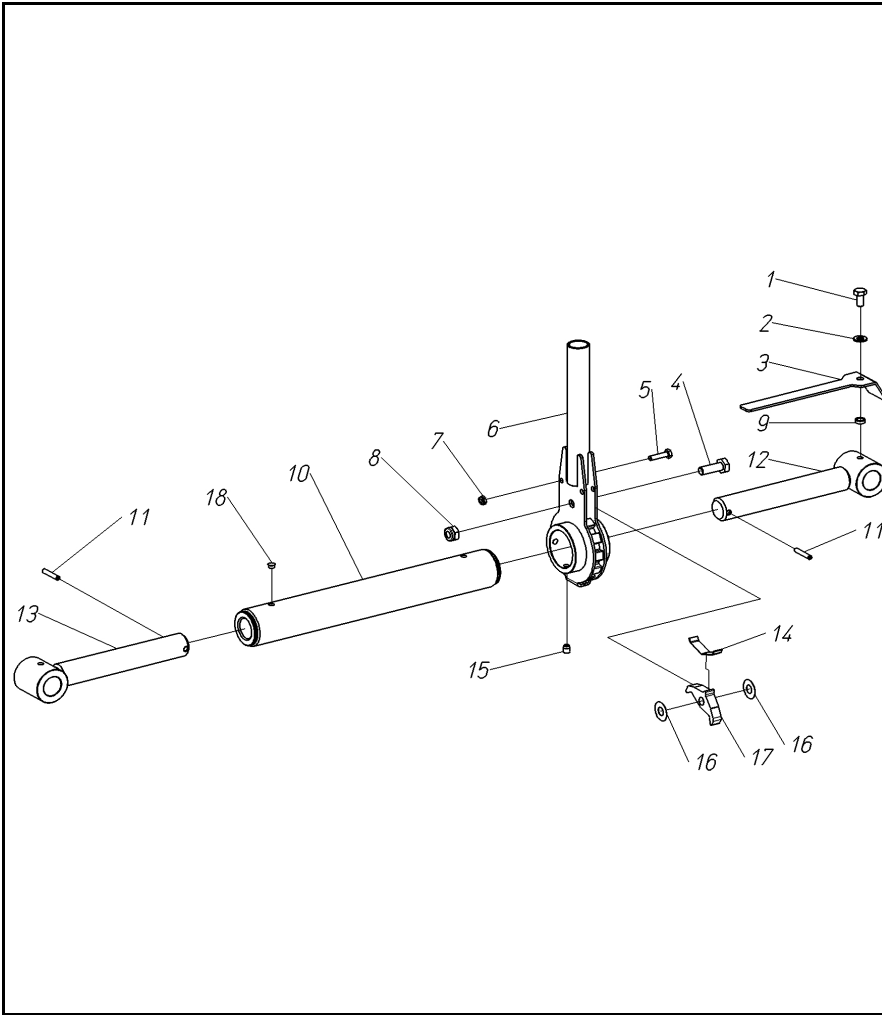

pos.	part #	description
1	902479	BOLT, 8X16MM
2	907105	WASHER, FLAT 8MM
3	401694	GAUGE, DEPTH ADJ
4	902141	BOLT, 10X30
5	902072	BOLT 6X25
6	421210	HANDLE
7	906104	NUT, 6MM
8	906106	NUT, 10MM
9	400535	SPACER, 8.2X12X4.5
10	421207	BODY
11	941010	SNAP RING
12	421208	SCREW, RH
13	421209	SCREW, LH
14	401674	SPRING, RATCHET
15	904001	SETSCREW, 8X10MM
16	401678	WASHER, STEEL 11X17X0.2
17	401658	PAWL, RATCHET
18	983114	PLUG, PLASTIC, 7.5X4.5MM

500658-RATCHET JACK HD