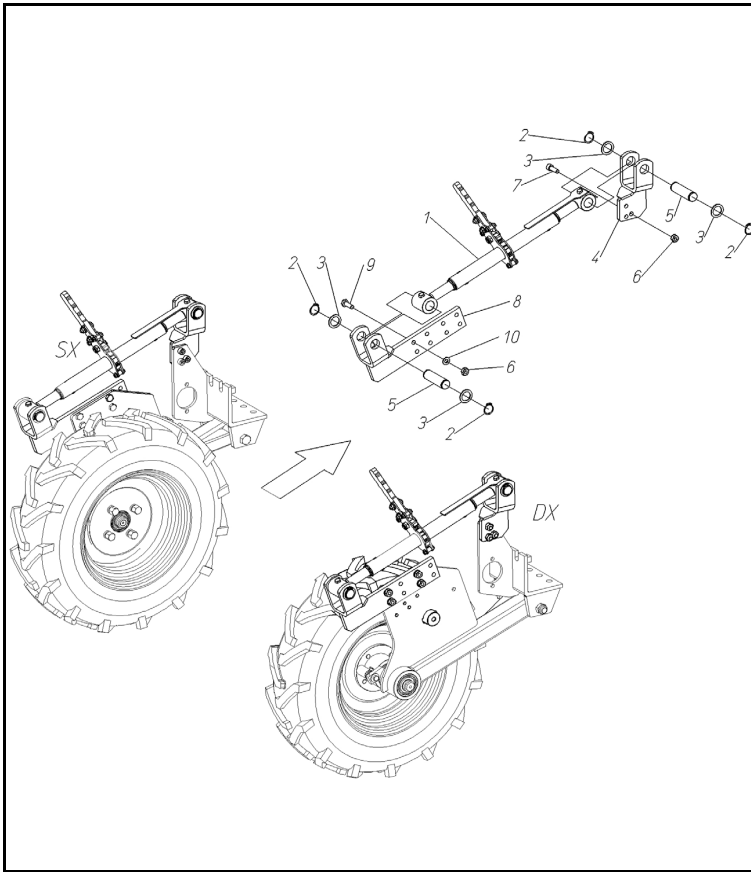

510080 - KIT FLEX WHEEL PER DUAL 12 GOLD

**POS.6 KIT FLEX PRESS WHL,410X80 IN PLACE OF STEEL WHEELS**

**NOTE-FOR UNITS SOLD WITH STEEL PRESS WHEELS**

pos.	part #	description
1	906105	NUT, 8MM
2	420143	SUPPORT, TOP ARMS
3	902104	BOLT, 8X20MM
4	902443	BOLT, 6X10MM
5	420142	ARM, TRAY HOLDER
6	420140	SUPPORT, BOTTOM TRAY HOLDER
7	800019	SPRING
8	421137	TUBE, CENTRAL SUPPORT
9	401600	WASHER, RUBBER
10	500436	ASSY, TOP TRAY HOLDER
11	500032	ASSY, COMPLETE TRAY HOLDER
12	401256	SUPPORT ARM
13	401487	SHAFT, TRAY HOLDER
14	905111	NUT, 20MM
15	907011	WASHER, LOCK 20MM
16	906111	NUT, 20MM
17	421138	BUSHING, TAPERED
18	902443	BOLT, 6X10MM
19	900219	BOLT, 14X80MM
20	907108	WASHER, FLAT 14MM
21	401312	CLAMP
22	905008	NUT, 14MM
23	500426	SUPPORT, DOUBLE TRAY HOLDER
24	401600	WASHER, RUBBER
25	500388	DOUBLE TRAY HOLDER

TAV.07

TRAY HOLDER DUAL 12 GOLD

500388 - 500426 - 500032

pos. part #	description	
1	500730	RATCHET JACK
2	940505	SNAP RING
3	907321	WASHER, FLAT 25X36X2MM
4	421425	SUPPORT, TOP
5	401670	PIN, 25X86MM
6	905106	NUT, 10MM
7	904202	BOLT, 10X30MM
8	421205	SUPPORT, BOTTOM
9	902141	BOLT, 10X30MM
10	907106	WASHER, FLAT 10MM