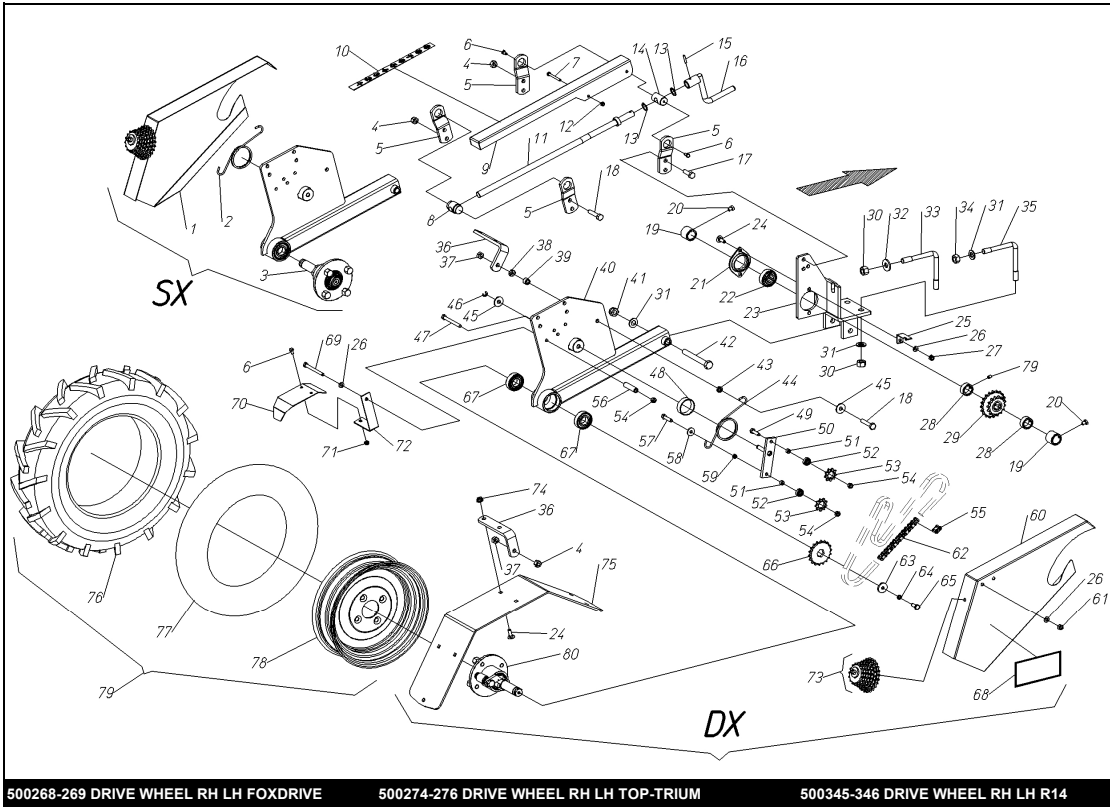

70104020-70104021 / 70106020-70106021 / 70204010-70204011

pos. part #	description	pos. part #	description	pos. part #	descrizione
1	400713 CHAIN COVER LH	31	907108 WASHER, FLAT 14MM	61	905005 NUT, 8MM
2	800016 SPRING, TORSION LH	32	907308 WASHER, FLAT 14X25X4	62	930015 CHAIN, 1/2X5/16X93 LINKS
3	500122 HUB, DRIVE WHEEL, LH	33	400042 L-BOLT, 14MM	63	907316 WASHER, FLAT 8X30X4
4	905006 NUT, 10MM	34	905108 NUT, 14MM	64	907005 WASHER, LOCK 8MM
5	400467 PLATE, DEPTH ADJUST.	35	400482 L-BOLT 14MM 110X104	65	902104 BOLT 8X20MM
6	902466 BOLT, 6X12MM	36	400465 BRACKET, FENDER	66	400244 SPROCKET, HEX, 18T
7	900078 BOLT, 6X55MM	37	905106 NUT, 10MM	66	400231 SPROCKET, HEX, 19T
8	400470 BARREL, DEPTH ADJUST.	38	905206 NUT, 10, LOW	66	400243 SPROCKET, HEX, 20T
9	400567 COVER, DEPTH ADJ. ROD	39	400043 SPACER, 10.5X17X12MM	67	910111 BEARING, 6205-2RS
10	400829 DECAL DEPTH SCALE	40	420178 ARM, WHEEL SUPPORT	68	401441 DECAL, TRIUM, DUAL 12
11	420169 SCREW, DEPTH ADJUST.	41	906108 NUT, 14MM LOW	68	400658 DECAL, FOXDRIVE
12	906104 NUT, 6MM	42	900225 BOLT, 14X120MM	69	900118 BOLT, 8X85MM
13	400103 WASHER, 17.1X25X1MM	43	400589 SPACER, 10.5X17X4.5	70	400261 SHIELD
14	400568 BARREL, ROD SUPPORT	44	800017 SPRING, TORSION RH	71	904963 NUT, 6MM
15	941052 ROLL PIN, 5X26MM	45	907306 WASHER, FLAT 10X30X2.5	72	400260 BRACKET, SHIELD
16	420172 HANDLE, SCREW ADJUST.	46	940527 SNAP RING	73	70104013 SPROCKET SET FOX DRIVE
17	902142 BOLT, 10X35MM	47	900117 BOLT, 8X80MM	73	70204009 SPROCKET SET TRIUM GOLD
18	900145 BOLT, 10X50MM	48	400468 BUSHING, SPRING GUIDE	73	70106011 SPROCKET SET R14
19	400227 SPACER, 25.5X35X30MM	49	902107 BOLT, 8X30MM	74	904964 NUT, 8MM
20	902475 BOLT, 8X25MM	50	420334 BRACKET, CHAIN TENSIONER	75	400466 FENDER
21	913050 FLANGE, BRG SUPPORT	51	400263 SPACER, 8.5X12X7.5	76	914089 TIRE, 5X12
22	913006 BEARING, KRRB 205	52	910110 BEARING, 608-2RS	77	914090 TUBE, 5.00X12
23	420177 MOUNT, WHEEL ARM	53	400264 SPROCKET, 9T	78	914091 RIM, 3.00X12
24	902583 BOLT, 8X25MM	54	905105 NUT, 8MM	79	914050 WHEEL COMPLETE 500X12
25	400638 INDEX, CHAIN POSITION	55	930501 MASTER LINK, 1/2X5/16	80	500121 HUB, DRIVE WHEEL RH
26	907105 WASHER, FLAT, 8MM	56	400666 SPACER, 8X14X54		
27	906105 NUT, 8MM	57	900108 BOLT, 8X35MM		
28	400717 SPACER, 25.5X35X15	58	907305 WASHER, FLAT 8X24X2		
29	420442 SPROCKET, DOUBLE 20/14T	59	400535 SPACER, 8.2X12X4.5		
30	905008 NUT, 14MM	60	400712 COVER, CHAIN RH		
					500268-269 DRIVE WHEEL RH LH FOXDRIVE
					500274-276 DRIVE WHEEL RH LH TOP-TRIUM
					500345-346 DRIVE WHEEL RH LH R14