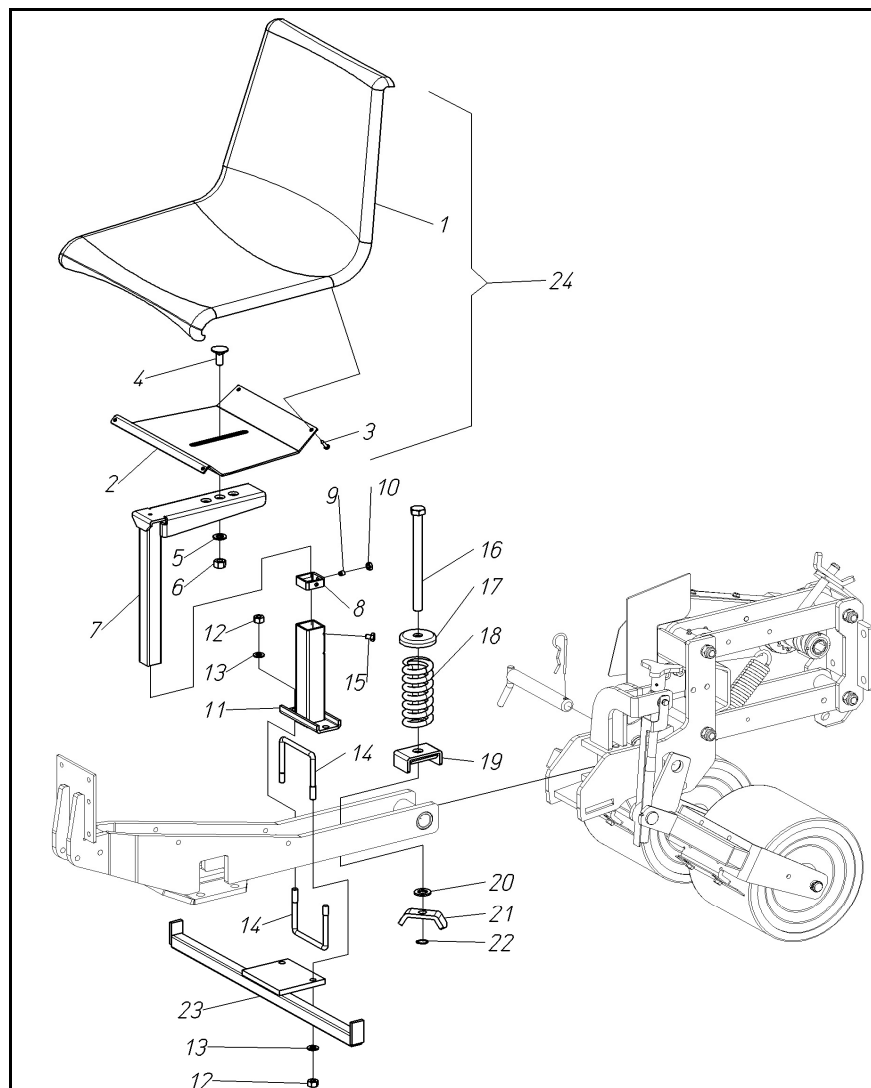

500772 - KIT APPLICAZIONE RUOTA 285x180 SU GOLD

60206220 / 60206221

TAV.03 CENTRAL AND SIDE FRAMES- DUAL12 GOLD

pos. part #	description	pos. part #	description
1	421138 BUSHING, TRAY-HOLDER SUPPORT	27	401387 PLATE, SIDE FRAME FIXING
2	401487 SHAFT, TRAY-HOLDER SUPPORT	28	420922 FRAME, SIDE RUNNER SUPPORT
3	905005 NUT, 8MM	29	421586 RUNNER, CAST BOTTOM
4	907105 WASHER, FLAT 8MM	30	907109 WASHER, FLAT 16MM
5	400845 U-BOLT, 14MM	31	400255 KNOB, RUNNER MT PIN
6	902106 BOLT, 8X25MM	32	940511 SNAP RING
7	902443 BOLT, 6X10MM	33	905006 NUT, 10MM
8	905111 NUT, 10MM		
9	907111 WASHES, FLAT 20MM		
10	906106 NUT, 10MM		
11	907106 WASHER, FLAT 10MM		
12	421037 FRAME, CENTRAL		
13	907011 WASHER, LOCK 20MM		
14	421026 SUPPORT, TRAY-HOLDER		
15	902142 BOLT, 10X35MM		
16	905008 NUT, 14MM		
17	907108 WASHER, FLAT 14MM		
18	401059 CROSS TUBE, SIDE FRAME SUPPORT		
19	401469 COVER, RUNNER		
20	401375 CLIP, PRESS WHEEL ADJ. KNOB		
21	420829 PIN, RUNNER MOUNT		
22	902172 BOLT, 12X22MM		
23	900143 BOLT, 10X40MM		
24	401467 LEVER, RUNNER LOCK		
25	800002 SPRING, LEVER RETURN		
26	401270 SPECER, 10.5X14X17MM		

pos.	part #	description
1	983001	SEAT, PLASTIC
2	420240	PLATE, SEET SUPPORT
3	904534	BOLT, 5X20MM
4	902549	CARR. BOLT, 12X30MM
5	907107	WASHER, FLAT 12MM
6	905007	NUT, 12MM
7	420692	SUPPORT, TOP SEAT
8	400708	COLLAR, SEAT HEIGHT STOP
9	904001	SETSCREW, 8X10
10	905205	NUT, 8MM
11	420170	SUPPORT, BOTTOM SEAT
12	905006	NUT, 10MM
13	907106	WASHER, FLAT 10MM
14	400164	U-BOLT, 10MM
15	902475	BOLT, 8X10MM
16	902267	BOLT, 16X200MM
17	400171	WASHER, CUP
18	800006	SPRING, L=125
19	420992	BASE, SPRING
20	907109	WASHER, FLAT 16MM
21	400255	KNOB, SPRING ADJUST
22	940511	SNAP RING
23	902140	BOLT, 10X25MM
24	500123	SEAT ASSY, PLASTIC