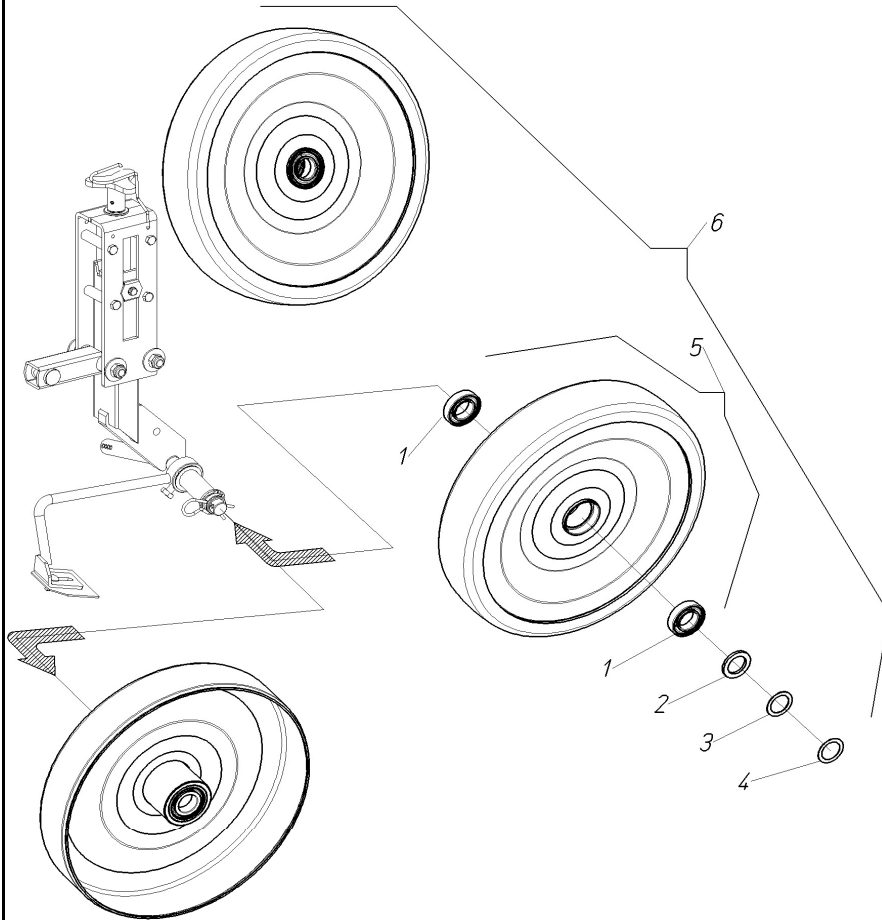

pos.	part #	description	Chechi & Magli

1	910122	BEARING, 6006-2RS	
2	907318	WASHER, FLAT 30.5X45X4MM	
3	907317	WASHER, FLAT 30X42X1MM	
4	907315	WASHER, FLAT 30X42X0.5MM	
5	914055	FLEX PRESS WHL, 410X80 W/BRGS	
6	510080	KIT FLEX PRESS WHL(PAIR)	

510080 - KIT FLEX WHEEL PER DUAL 12 GOLD

POS.6 KIT FLEX PRESS WHL,410X80 IN PLACE OF STEEL WHEELS

NOTE-FOR UNITS SOLD WITH STEEL PRESS WHEELS