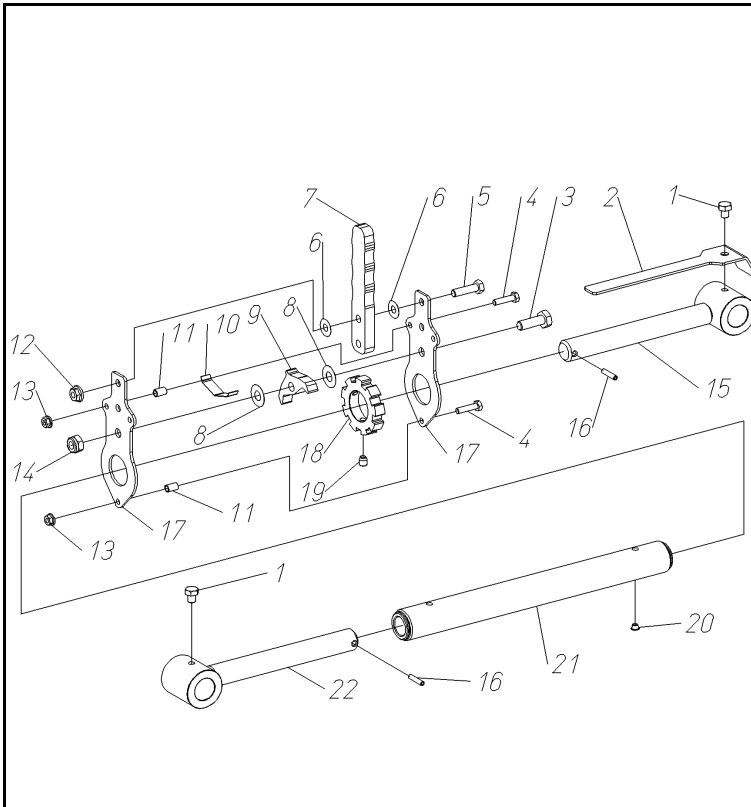

510080 - KIT FLEX WHEEL PER DUAL 12 GOLD

**POS.6 KIT FLEX PRESS WHL,410X80 IN PLACE OF STEEL WHEELS**

**NOTE-FOR UNITS SOLD WITH STEEL PRESS WHEELS**

pos.	part #	description
1	906105	NUT, 8MM
2	420143	SUPPORT, TOP ARMS
3	902104	BOLT, 8X20MM
4	902443	BOLT, 6X10MM
5	420142	ARM, TRAY HOLDER
6	420140	SUPPORT, BOTTOM TRAY HOLDER
7	800019	SPRING
8	421137	TUBE, CENTRAL SUPPORT
9	401600	WASHER, RUBBER
10	500436	ASSY, TOP TRAY HOLDER
11	500032	ASSY, COMPLETE TRAY HOLDER
12	401256	SUPPORT ARM
13	401487	SHAFT, TRAY HOLDER
14	905111	NUT, 20MM
15	907011	WASHER, LOCK 20MM
16	906111	NUT, 20MM
17	421138	BUSHING, TAPERED
18	902443	BOLT, 6X10MM
19	900219	BOLT, 14X80MM
20	907108	WASHER, FLAT 14MM
21	401312	CLAMP
22	905008	NUT, 14MM
23	500426	SUPPORT, DOUBLE TRAY HOLDER
24	401600	WASHER, RUBBER
25	500388	DOUBLE TRAY HOLDER

TAV.07

TRAY HOLDER DUAL 12 GOLD

500388 - 500426 - 500032

pos. part #	description	
1	500730	RATCHET JACK
2	940505	SNAP RING
3	907321	WASHER, FLAT 25X36X2MM
4	421425	SUPPORT, TOP
5	401670	PIN, 25X86MM
6	905106	NUT, 10MM
7	904202	BOLT, 10X30MM
8	421205	SUPPORT, BOTTOM
9	902141	BOLT, 10X30MM
10	907106	WASHER, FLAT 10MM

500731 - KIT RATCHET JACK

pos. part #	description	
1	902475	BOLT, 8X10MM
2	402078	INDICATOR, POSITION
3	902141	BOLT, 10X30
4	902072	BOLT, 6X25
5	902107	BOLT, 8X30
6	400536	SHIM, 8.2X20X0.2
7	402076	LEVER, RATCHET
8	401678	WASHER, 11X17X0.2MM
9	401658	DOG, RATCHET
10	401674	SPRING, RATCHET DOG
11	402087	SPACER, 6X8X12.5MM
12	904964	NUT, 8MM
13	904963	NUT, 6MM
14	906106	NUT, 10MM
15	421573	ROD END, LH
16	941007	ROLL PIN, 5X24MM
17	402077	SIDE PLATE, RATCHET
18	402075	BODY, RATCHET
19	904001	SETSCREW, 8X10MM
20	983114	PLUG, PLASTIC
21	421571	BODY, CENTRAL
22	421572	ROD END, RH