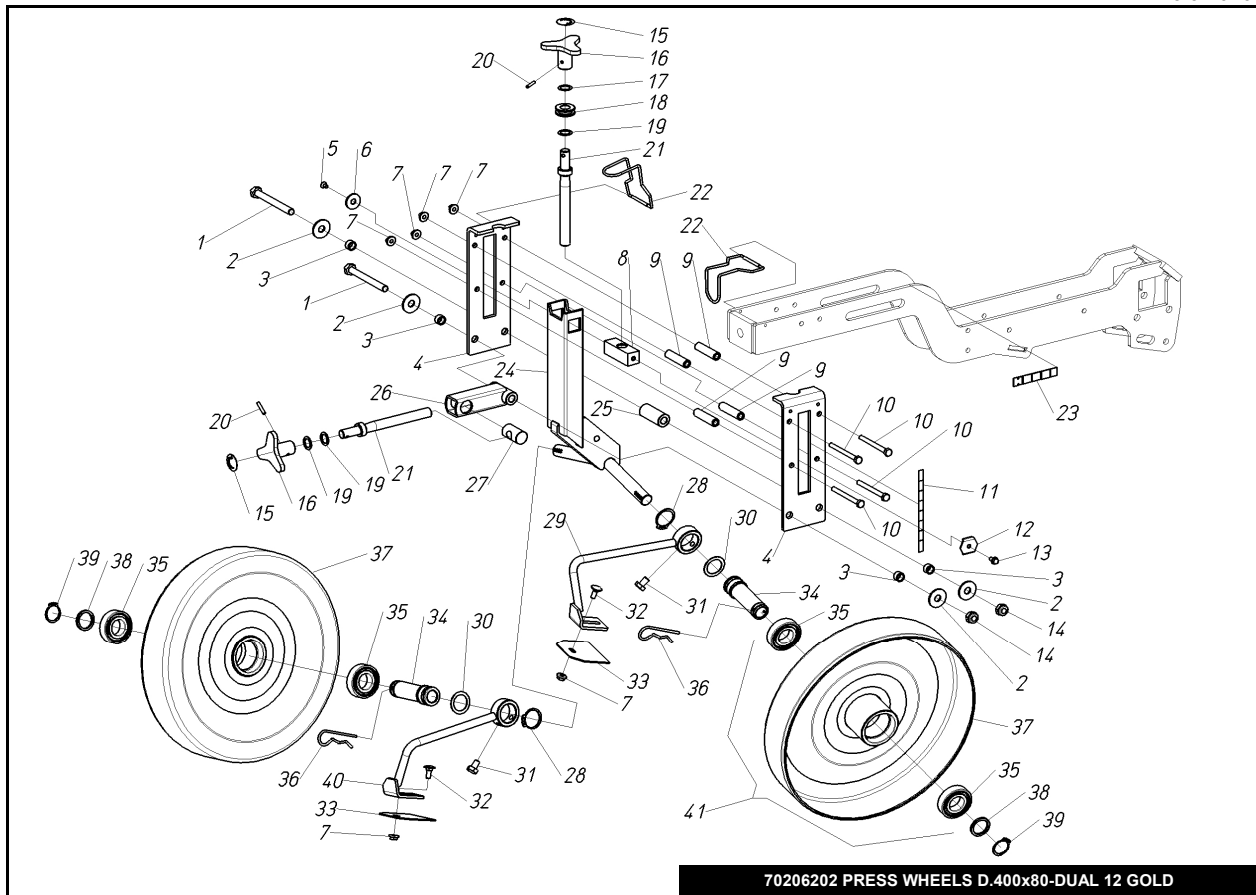

70206202

70206202 PRESS WHEELS D.400x80-DUAL 12 GOLD

pos. part #	description	pos. part #	description
1	900193 BOLT, 12X110MM	27	400220 BARREL
2	907309 WASHER, FLAT 12X36X2.5MM	28	940514 SNAP RING
3	401252 SPACER, 12.5X17X9.2	29	420927 SUPPORT, SCRAPER, RH
4	401348 SUPPORT BRACKET, DEPTH ADJUST	30	907317 WASHER, FLAT 30X42X1MM
5	904144 BOLT, 6X10MM	31	902488 BOLT, 10X16MM
6	907306 WASHER, FLAT 10X30X2.5	32	902581 CARR. BOLT, 8X20
7	904964 NUT, 8MM	33	401310 SCRAPER, PRESS WHEEL
8	401350 BODY, THREADED DEPTH ADJUST	34	401231 AXLE, PRESS WHEEL
9	401376 SPACER, 9X15X60.5MM	35	910109 BEARING, 6206-2RS
10	900118 BOLT, 8X85MM	36	941202 CLIK PIN
11	401439 DECAL, DEPTH INDICATOR	37	420814 PRESS WHEEL, 400X80
12	401438 INDEX, DEPTH INDICATOR	38	401993 SPACER, 30.3X38X3.5MM
13	904697 BOLT, FLANGED, 6X12MM	39	940504 SNAP RING
14	906107 NUT, 12MM	40	420928 SUPPORT, SCRAPER, LH
15	401265 DECAL, DEPTH INDICATOR	41	914055 FLEX TYPE PRESS WHEEL ASSY 410X80 W/BRGS
16	420836 KNOB, DEPTH ADJUST		
17	400344 WASHER, 17.1X25X0.5MM		
18	401349 BUSHING, SCREW SUPPORT		
19	400103 WASHER, 17.1X25X1MM		
20	941052 ROLL PIN, 5X26		
21	420956 SCREW, DEPTH ADJUST		
22	401375 SPRING CLIP		
23	402176 DECAL, POSITION INDICATOR		
24	420950 SUPPORT, PRESS WHEELS		
25	401254 SPACER, 13X25X60.5MM		
26	420828 LINK, PRESS WHL POSITION