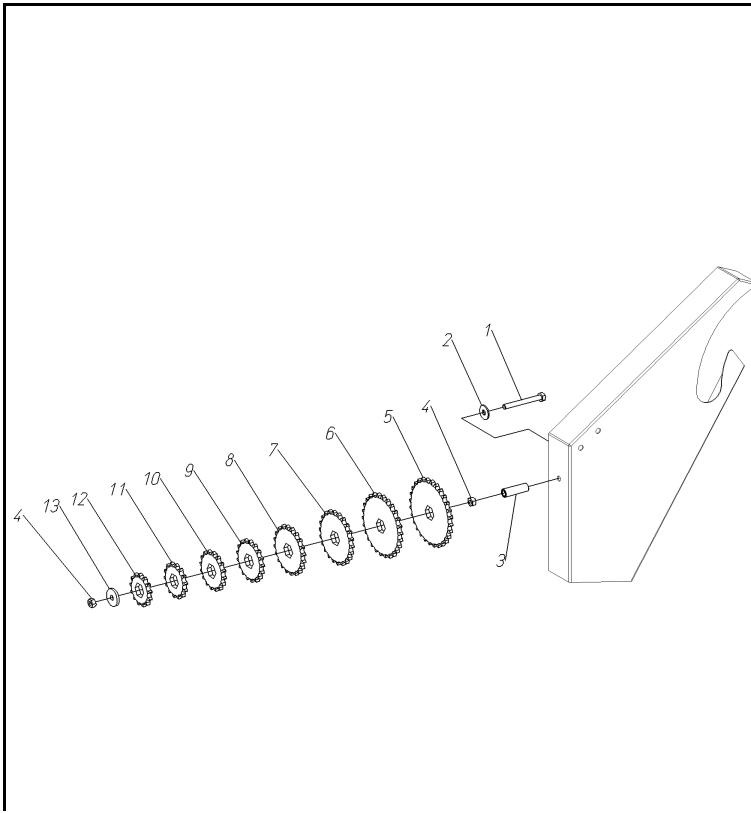

pos.	part #	description
1	900115	BOLT, 8X70
2	907305	WASHER, FLAT 8X24X2
3	400228	SPACER, 8.5X14X44
4	905105	NUT, 8MM
5	400665	SPROCKET, HEX 28T
6	400241	SPROCKET, HEX 26T
7	400242	SPROCKET, HEX 22T
8	400243	SPROCKET, HEX 20T
9	400330	SPROCKET, HEX 17T
10	400245	SPROCKET, HEX 16T
11	400246	SPROCKET, HEX 14T
12	400664	SPROCKET, HEX 13T
13	907316	WASHER, FLAT 8X30X4

70204009