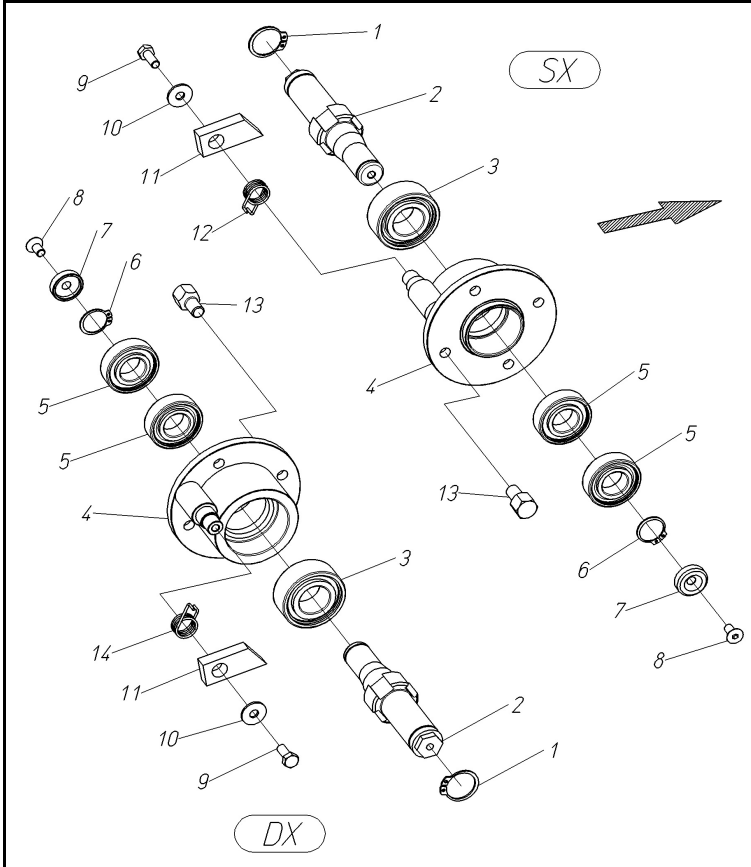

pos.	part #	description
1	940504	SNAPRING, 30MM
2	400846	SHAFT, W/RATCHET
3	910200	BEARING, 3206B-2RS
4	420538	HUB
5	910111	BEARING, 6205-2RS
6	940505	SNAPRING, 25MM
7	401990	WASHER, SAFETY
8	904107	BOLT, 8X16MM
9	902104	BOLT, 8X20
10	907305	WASHER, FLAT 8X24X2
11	400848	PAWL
12	800002	SPRING, PAWL LH
13	402196	BOLT, LUG 12X15MM
14	800001	SPRING, PAWL, RH

500607-HUB, REINF. RH
500608-HUB, REINF. LH

60104053 / 60104054