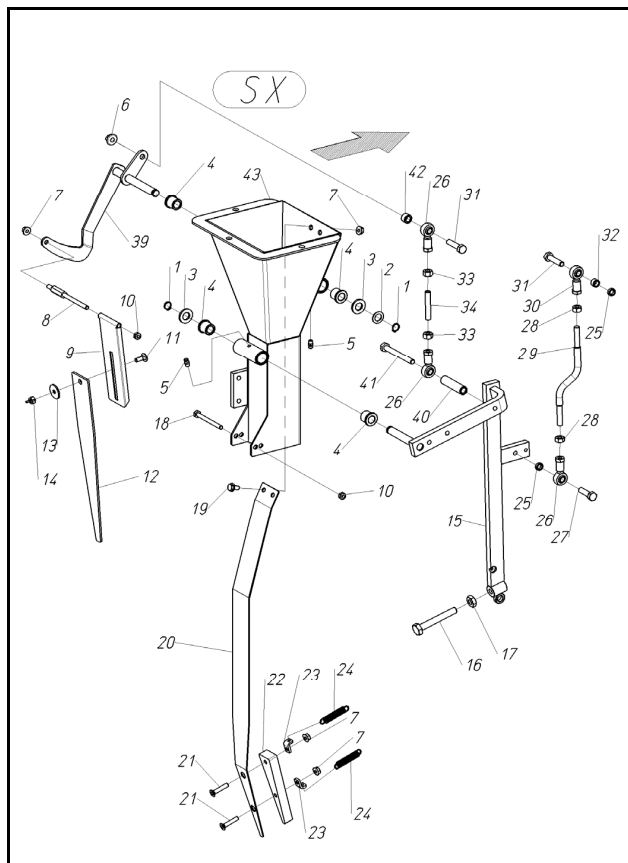

60206222 - DROP TUBE, LH DUAL 12 GOLD