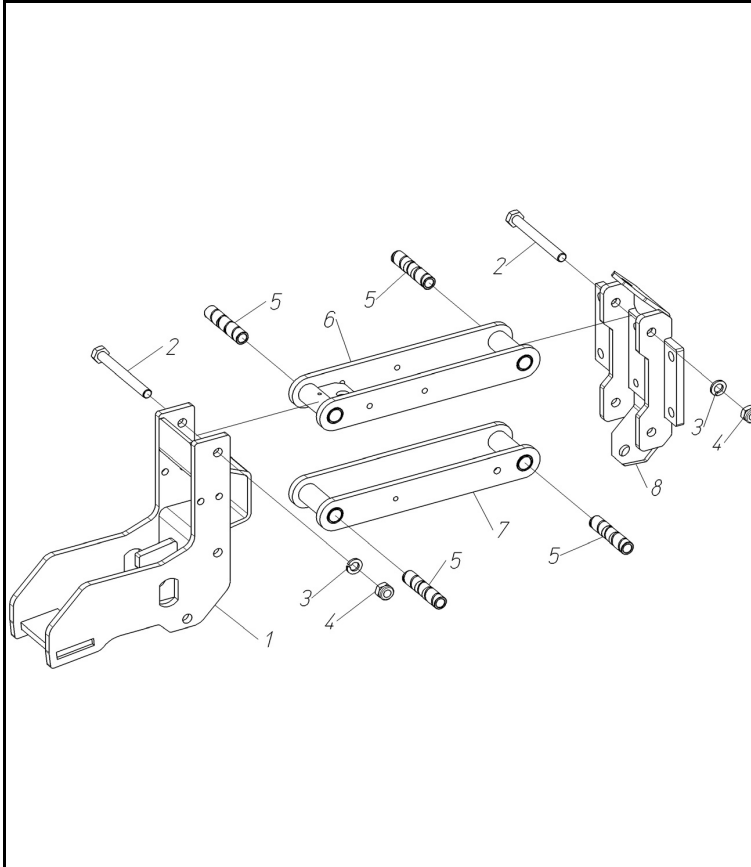

60204175

60204175-CHAIN TENSIONER, WHL FORK MT

pos.	part #	description
1	902103	BOLT, 8X18MM
2	907316	WASHER, FLAT 8X30X4MM
3	400330	SPROCKET, HEX 17T
4	401687	SPACER, 30X38X36MM
5	401686	SPACER, 30X38X137MM
6	402196	BOLT, WHEEL 12X15MM
7	421223	HUB, WHEEL
8	910200	BEARING, 3206B-2RS
9	940009	SNAP RING
10	401685	SHAFT, WHEEL HD
11	800001	SPRING, PAWL RH
12	400848	PAWL
13	400280	WASHER, 8.5X35X5
14	904107	BOLT 8X16
15	800002	SPRING, PAWL LH

60204176 / 60204177

60206031

60206031-PARALLEL LINKAGE, NARROW

pos. part #	description	pos. part #	description
1	902103 BOLT, 8X18MM		
2	907105 BOLT, 8MM		
3	500431 CULTCH, AUTO. SAFETY		
4	400407 PLATE, 50X12X130		
5	907108 WASHER, FLAT 14MM		
6	900224 BOLT, 14X110MM		
7	400041 U-BOLT, 14MM		
8	905008 NUT, 14MM		
9	902443 BOLT, 6X10MM		
10	907204 WASHER, FLAT, 6X18X2		
11	400255 HANDLE, SPRING ADJUST		
12	400103 WASHER, 17.1X25X1		
13	420350 SCREW, SPRING ADJUST		
14	902137 BOLT, 10X18		
15	907106 WASHER, FLAT 10MM		
16	400690 DECAL, GREASE		
17	420691 SUPPORT, COVER		
18	923001 FITTING, GREASE, STRIGHT		
19	923003 FITTING, GREASE 45 DEGREE		
20	800026 SPRING, WEIGHT ADJUST		
21	60206030 PARTS ASSEMBLY, N/A		

11/10/2010

pos.	part #	description
1	421036	BRACKET, REAR PARALLEL LINKAGE
2	900226	BOLT, 14X130MM
3	907008	WASHER, LOCK 14MM
4	906108	NUT, 14MM
5	401033	BUSHING, 14X20X9
6	420645	LINK, TOP
7	420646	LINK, BOTTOM
8	420643	BRACKET, FRONT PARALLEL LINK