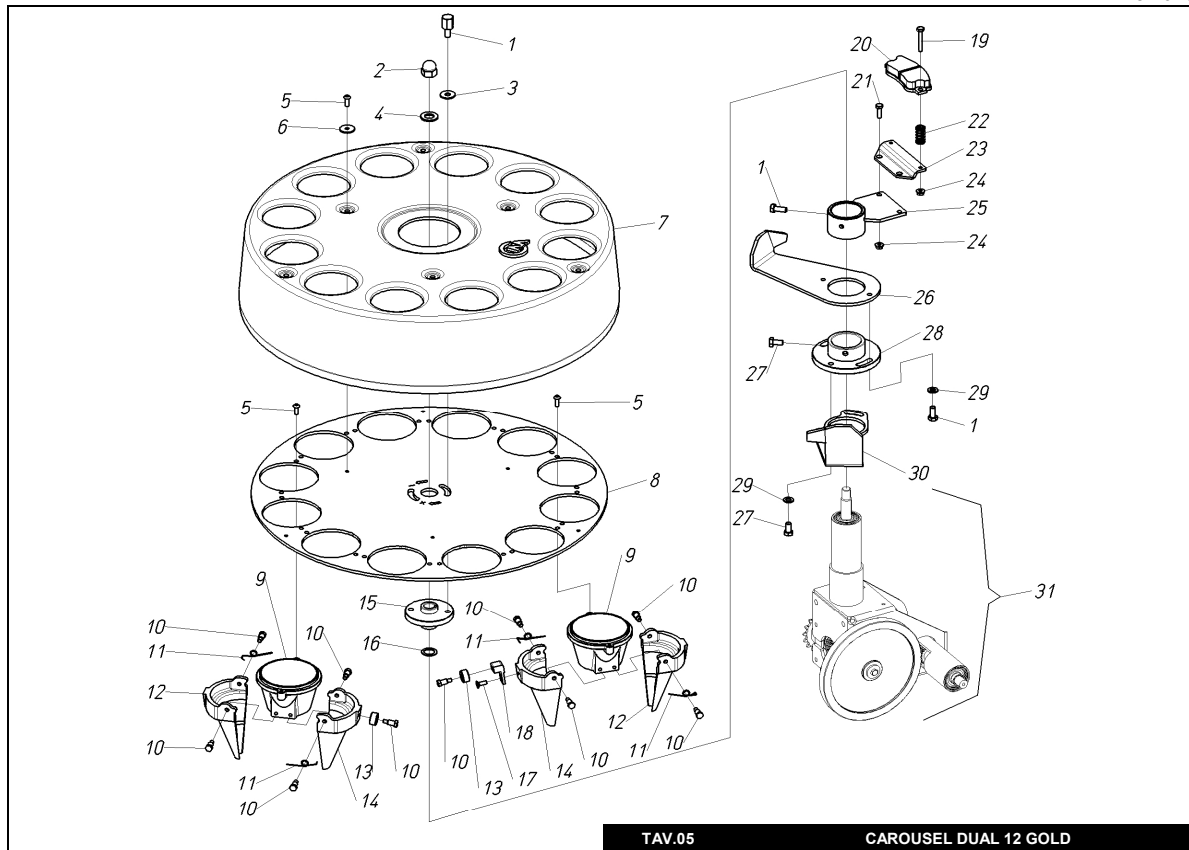

pos. part #	description	pos. part #	description
1	401917 BOLT, EXTENDED HEAD, 8X18MM	27	902479 BOLT, 8X16MM
2	905608 NUT, BLIND 14MM	28	400997 HUB, CAM SUPPORT
3	907305 WASHER, FLAT 8X24X2	29	907105 WASHER, FLAT 8MM
4	907108 WASHER, FLAT 14MM	30	400995 CAM, CUP OPENING, LH
5	904132 BOLT, 6X16MM	31	60206004 GEARBOX ASSY
6	907304 WASHER, FLAT 6X24X2MM		
7	400979 COVER, CAROUSEL, PLASTIC		
8	400993 DISC, CAROUSEL, 12 HOLE		
9	400966 SUPPORT, CUP HALVES		
10	400175 SHOULDER BOLT, CUP HALF		
11	800022 SPRING, CUP CLOSING		
12	400158 CUP HALF(USE 400777)		
13	400174 ROLLER		
14	400777 CUP HALF, DRILLED		
15	400994 HUB, CAROUSEL PHASING		
16	400103 WASHER, 17.1X25X1MM		
17	904139 SCREW, 6X16MM		
18	400998 SUPPORT, CUP OPENING ROLLER		
19	900075 BOLT, 6X40MM		
20	400456 BRAKE PAD		
21	902070 BOLT, 6X20		
22	800005 SPRING L=30MM		
23	400457 CLAMP, BRAKE		
24	904963 NUT, 6MM		
25	420707 SUPPORT, BRAKE PAD		
26	400996 CAM, CUP OPENING RH