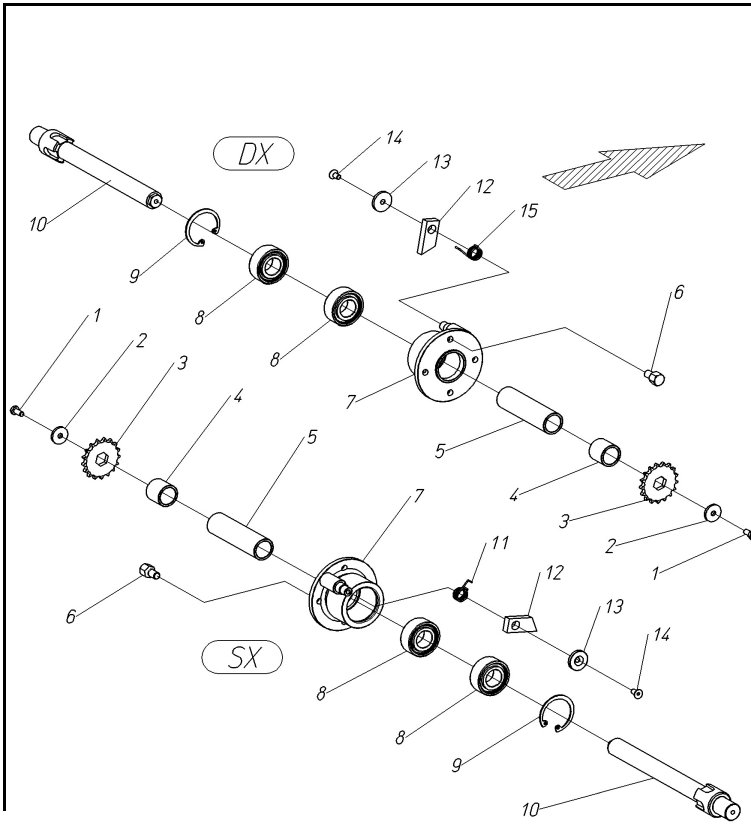

pos.	part #	description
1	902103	BOLT, 8X18MM
2	907316	WASHER, FLAT 8X30X4MM
3	400330	SPROCKET, HEX 17T
4	401687	SPACER, 30X38X36MM
5	401686	SPACER, 30X38X137MM
6	402196	BOLT, WHEEL 12X15MM
7	421223	HUB, WHEEL
8	910200	BEARING, 3206B-2RS
9	940009	SNAP RING
10	401685	SHAFT, WHEEL HD
11	800001	SPRING, PAWL RH
12	400848	PAWL
13	400280	WASHER, 8.5X35X5
14	904107	BOLT 8X16
15	800002	SPRING, PAWL LH

60204176 / 60204177