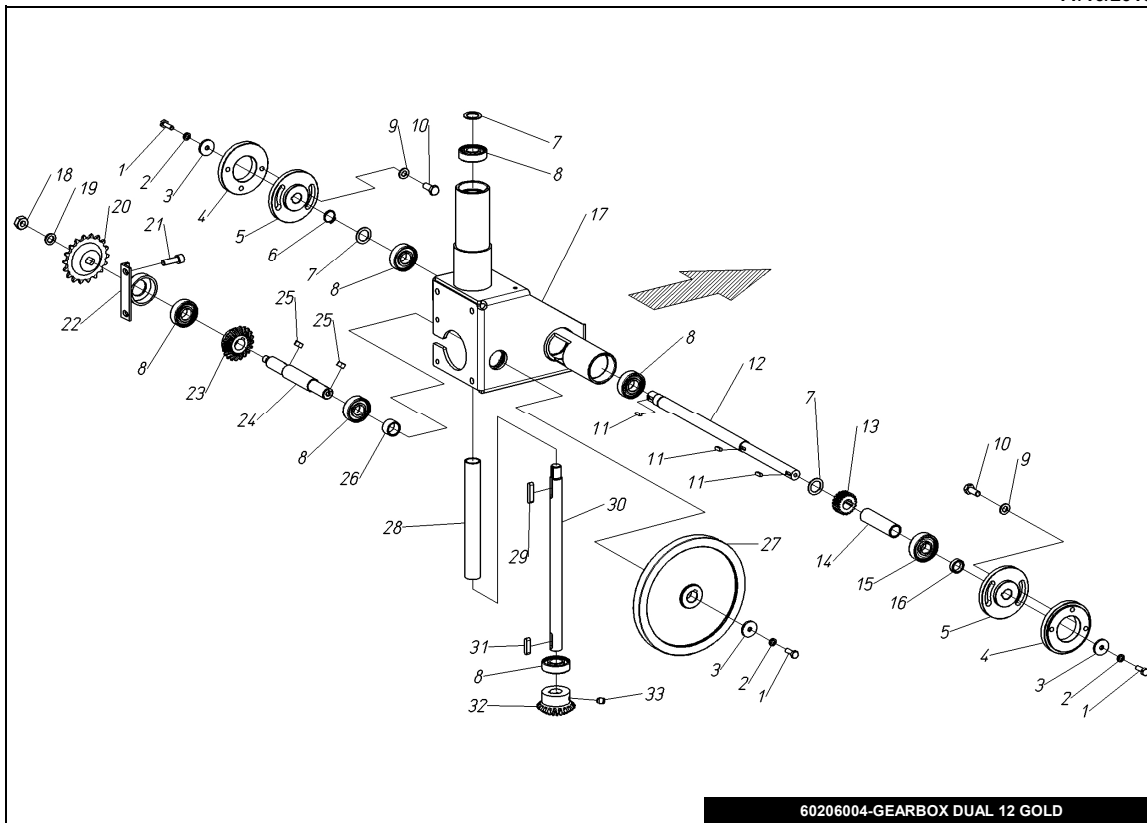

60206004

60206004-GEARBOX DUAL 12 GOLD

pos.	part #	description	pos.	part #	description
1	902069	BOLT, 6X18MM	27	400151	GEAR 120T
2	907004	WASHER, LOCK 6MM	28	400184	SPACER, 18X22X185MM
3	907311	WASHER, FALT 6X24X3MM	29	931024	KEY, 6X6X32MM
4	401001	RING, EJECTOR TIMING ADJ	30	400153	SHAFT, CAROUSEL DRIVE
5	401000	FLANGE, EJECTOR DRIVE	31	931023	KEY, 6X6X25MM
6	940507	SNAP RING	32	400029	PINION, 20T
7	400103	WASHER, 17.1X25X1MM	33	904001	SETScrew, 8X10MM
8	910108	BEARING, 6203-2RS			
9	907105	WASHER, FLAT 8MM			
10	902104	BOLT, 8X20MM			
11	931026	KEY, 4X4X12MM			
12	400999	SHAFT, EJECTOR DRIVE			
13	400155	GEAR, 20T			
14	401064	SPACER, 15.5X20X75MM			
15	910119	BEARING, 6302-2RS			
16	401065	SPACER, 15.5X20X7MM			
17	420654	HOUSING			
18	905106	NUT, 10MM			
19	907006	WASHER, LOCK, 10MM			
20	401211	SPROCKET, SLOTTED 18T			
21	904121	BOLT, 8X25MM			
22	420131	SUPPORT, BEARING			
23	400540	PINION			
24	400539	SHAFT, GEARBOX DRIVE			
25	931028	KEY, 6X6X14MM			
26	400290	SPACER, 18X22X13			

Checchi e Magli