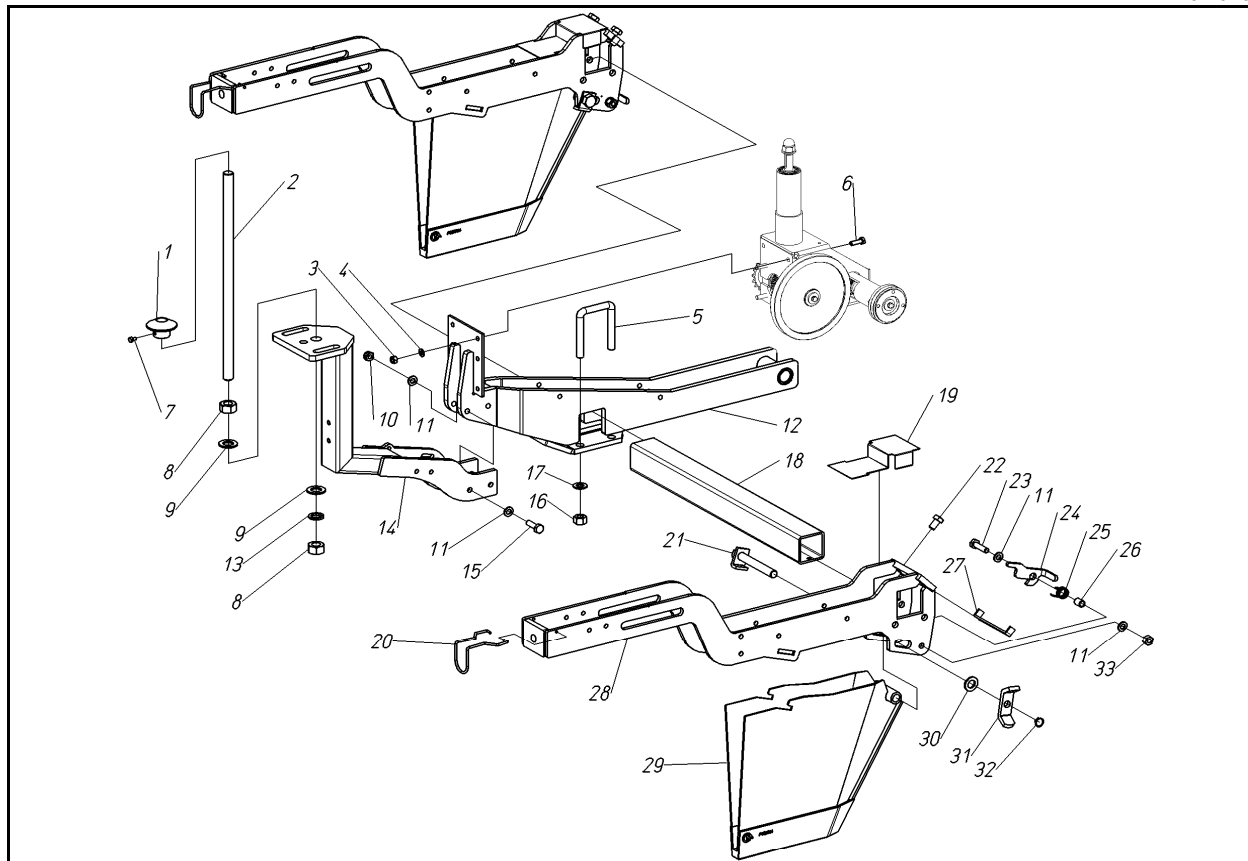

500772 - KIT APPLICAZIONE RUOTA 285x180 SU GOLD

60206220 / 60206221

TAV.03 CENTRAL AND SIDE FRAMES- DUAL12 GOLD

pos. part #	description	pos. part #	description
1	421138 BUSHING, TRAY-HOLDER SUPPORT	27	401387 PLATE, SIDE FRAME FIXING
2	401487 SHAFT, TRAY-HOLDER SUPPORT	28	420922 FRAME, SIDE RUNNER SUPPORT
3	905005 NUT, 8MM	29	421586 RUNNER, CAST BOTTOM
4	907105 WASHER, FLAT 8MM	30	907109 WASHER, FLAT 16MM
5	400845 U-BOLT, 14MM	31	400255 KNOB, RUNNER MT PIN
6	902106 BOLT, 8X25MM	32	940511 SNAP RING
7	902443 BOLT, 6X10MM	33	905006 NUT, 10MM
8	905111 NUT, 10MM		
9	907111 WASHES, FLAT 20MM		
10	906106 NUT, 10MM		
11	907106 WASHER, FLAT 10MM		
12	421037 FRAME, CENTRAL		
13	907011 WASHER, LOCK 20MM		
14	421026 SUPPORT, TRAY-HOLDER		
15	902142 BOLT, 10X35MM		
16	905008 NUT, 14MM		
17	907108 WASHER, FLAT 14MM		
18	401059 CROSS TUBE, SIDE FRAME SUPPORT		
19	401469 COVER, RUNNER		
20	401375 CLIP, PRESS WHEEL ADJ. KNOB		
21	420829 PIN, RUNNER MOUNT		
22	902172 BOLT, 12X22MM		
23	900143 BOLT, 10X40MM		
24	401467 LEVER, RUNNER LOCK		
25	800002 SPRING, LEVER RETURN		
26	401270 SPECER, 10.5X14X17MM