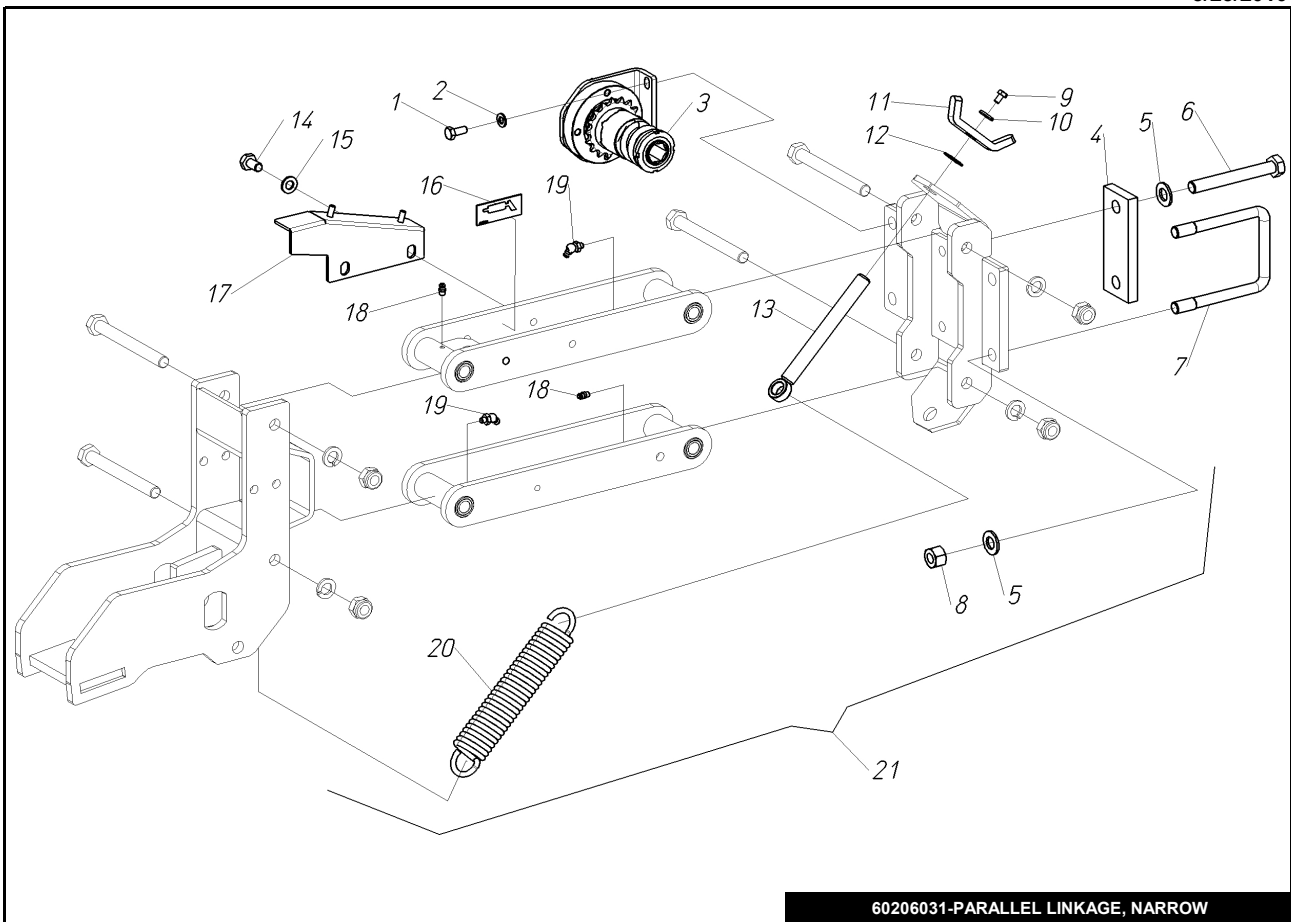

60206031

60206031-PARALLEL LINKAGE, NARROW

pos. part #	description	pos. part #	description
1	902103 BOLT, 8X18MM		
2	907105 BOLT, 8MM		
3	500431 CULTCH, AUTO. SAFETY		
4	400407 PLATE, 50X12X130		
5	907108 WASHER, FLAT 14MM		
6	900224 BOLT, 14X110MM		
7	400041 U-BOLT, 14MM		
8	905008 NUT, 14MM		
9	902443 BOLT, 6X10MM		
10	907204 WASHER, FLAT, 6X18X2		
11	400255 HANDLE, SPRING ADJUST		
12	400103 WASHER, 17.1X25X1		
13	420350 SCREW, SPRING ADJUST		
14	902137 BOLT, 10X18		
15	907106 WASHER, FLAT 10MM		
16	400690 DECAL, GREASE		
17	420691 SUPPORT, COVER		
18	923001 FITTING, GREASE, STRIGHT		
19	923003 FITTING, GREASE 45 DEGREE		
20	800026 SPRING, WEIGHT ADJUST		
21	60206030 PARTS ASSEMBLY, N/A