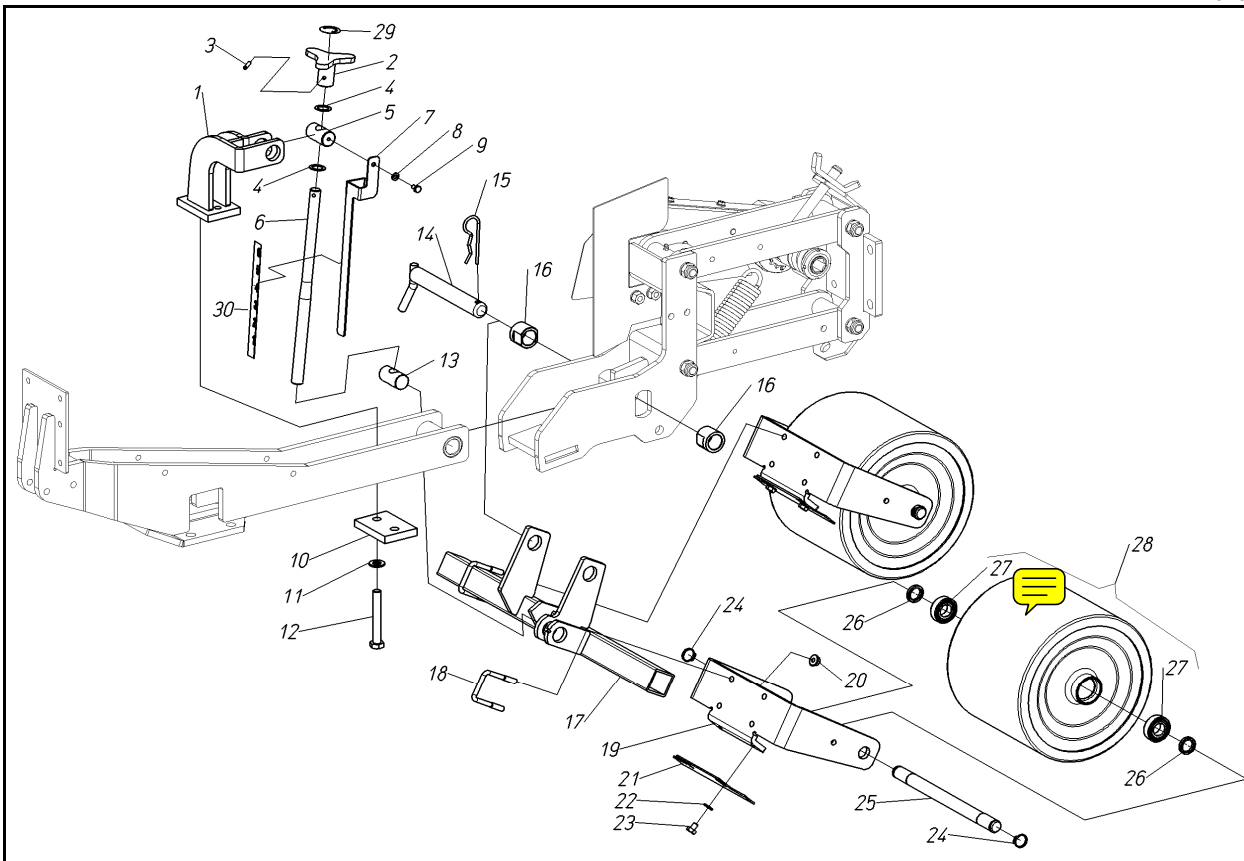

60206030

60206030-PARALLEL LINKAGE, NARROW

4/17/2008

pos.	part #	description
1	902104	BOLT, 8X20
2	907105	WASHER, FALT 8MM
3	400983	SUPPORT
4	401013	BEARING CARRIER
5	940501	SNAP RING
6	940502	SNAP RING
7	910116	BEARING, 6008-2RS
8	420669	SPROCKET, SLIP CLUTCH
9	400926	JAW, SLIP CLUTCH
10	400927	TUBE
11	800027	SPRING
12	910050	RING NUT, 30X1.5MM

60206002

60206003 / 60206216

60206216-DEPTH ADJ. SCREW, FLOTATION WHL-DUAL 12 GOLD

60206003-FLOTATION WHEEL- DUAL 12 GOLD

pos. part #	description	pos. part #	description
1	421054 SUPPORT, DEPTH ADJ SCREW	27	910112 BEARING, 6004-2RS
2	420836 KNOB	28	914047 WHEEL, ZERO PRESSURE, 250X200MM
3	941052 ROLL PIN 5X26MM	29	401265 DECAL
4	400103 WASHER, 17.1X25X1MM	30	400942 DECAL, DEPTH ADJUST
5	400568 BARREL		
6	420726 SCREW, DEPTH ADJUST		
7	401448 SUPPORT, DEPTH ADJ DECAL		
8	907104 WASHER, 6MM		
9	902443 BOLT, 6X10MM		
10	401491 PLATE 60X12X85MM		
11	907107 WASHER, FLAT 12MM		
12	900187 VBOLT, 12X90		
13	400220 BARREL		
14	421022 PIN, 25X180MM		
15	941202 SPRING PIN		
16	401408 BUSHING		
17	420979 FRAME, WHEEL SUPPORT		
18	400692 U-BOLT		
19	401147 FORK, WHEEL SUPPORT		
20	904964 NUT, 8MM		
21	401063 SCRAPER BLADE		
22	907105 WASHER, 8MM		
23	902475 BOLT, 8X10MM		
24	940506 SNAP RING		
25	400924 AXLE, 20X275MM		
26	400919 SPACER, 20.5X28X6		