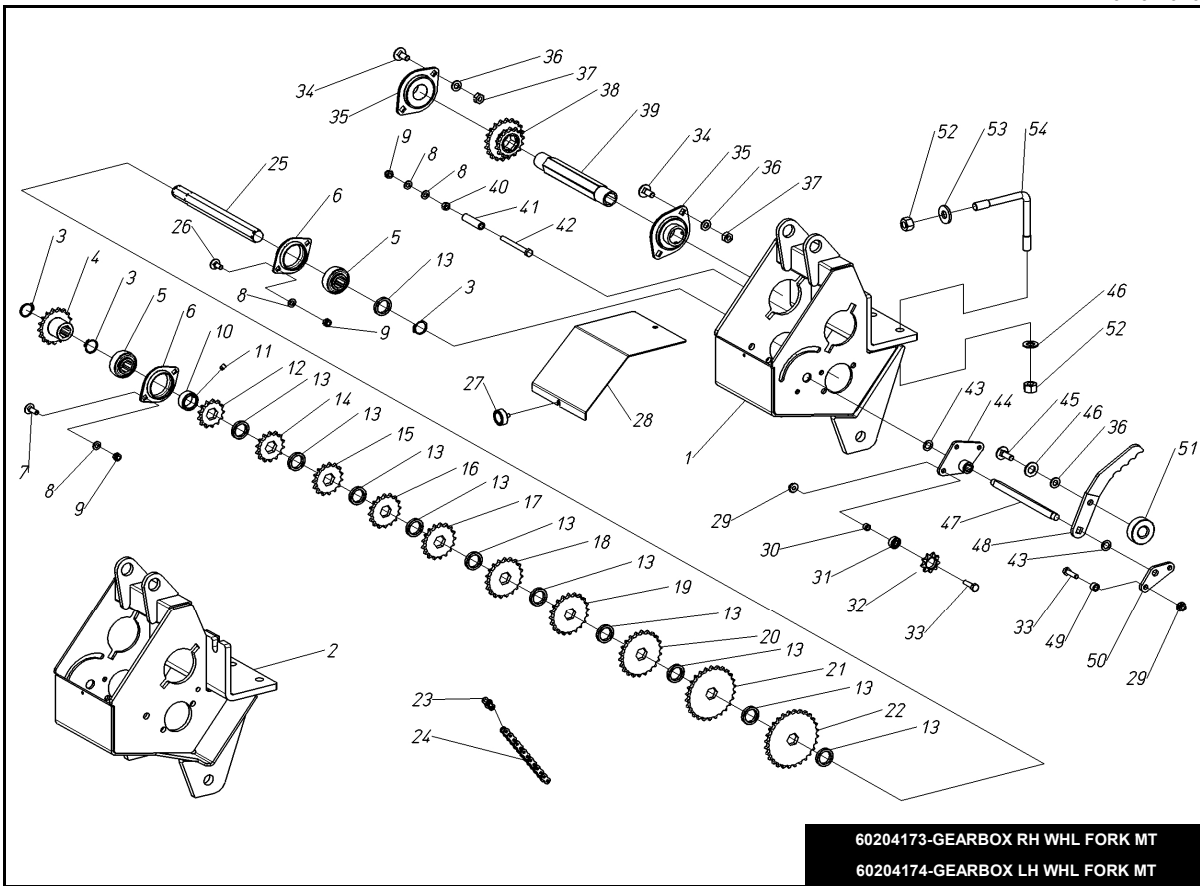

60204173 / 60204174

60204173-GEARBOX RH WHL FORK MT
60204174-GEARBOX LH WHL FORK MT

pos.	part #	description	pos.	part #	description	pos.	part #	description
1	421222	HOUSING, GEARBOX LH	27	983038	KNOB	53	907308	WASHER, FLAT 14X35X4MM
2	421221	HOUSING, GEARBOX RH	28	401684	COVER	54	400042	L-BOLT, 14MM
3	940515	SNAP RING	29	904964	NUT 8MM			
4	420411	SPROCKET, W/HUB 17T	30	400263	SPACER, 8.5X12X7.5MM			
5	913006	BEARING, KRRB 205	31	910110	BEARING, 608-2RS			
6	913050	FLANGE	32	400264	SPROCKET 9T			
7	902583	CARR BOLT 8X25MM	33	902107	BOLT 8X30MM			
8	907105	WASHER, FLAT 8MM	34	902563	CARR BOLT 10X25MM			
9	906105	NUT, 8MM	35	913010	BEARING ASSY, FLANGED D30			
10	400717	COLLAR, 25.5X35X15MM	36	907106	WASHER, FLAT 10MM			
11	904001	SETSCREW, 8X10MM	37	905106	NUT 10MM			
12	400664	SPROCKET, HEX 13T	38	421033	SPROCKET, DOUBLE 14/20T			
13	401475	SPACER, 25.5X35X6	39	401474	TUBE, HEX SPROCKET SUPP			
14	400246	SPROCKET, HEX 14T	40	905005	NUT 8MM			
15	400327	SPROCKET, HEX 15T	41	400666	SPACER, 8X14X54MM			
16	400245	SPROCKET, HEX 16T	42	900118	BOLT 8X85MM			
17	400330	SPROCKET, HEX 17T	43	400882	WASHER STEEL 12.2X20X1			
18	400231	SPROCKET, HEX 19T	44	421031	BRACKET, CHAIN TENSIONER			
19	400243	SPROCKET, HEX 20T	45	902562	BOLT, 10X30MM			
20	400242	SPROCKET, HEX 22T	46	907108	WASHER, FLAT 14MM			
21	400241	SPROCKET, HEX 26T	47	401463	SHAFT, SUPP, TENSIONER			
22	400665	SPROCKET, HEX 28T	48	401486	LEVER			
23	930501	MASTERLINK, 1/2X5/16	49	401182	SPACER, 8.5X14X9.5			
24	930045	CHAIN 1/2X5/16, 47 LINKS	50	401464	SUPPORT			
25	401466	SHAFT, HEX SPROCKET SUPP	51	983040	KNOB			
26	902581	CARR. BOLT 8X20MM	52	905008	NUT 14MM			

60204173-GEARBOX RH WHL FORK MT
60204174-GEARBOX LH WHL FORK MT