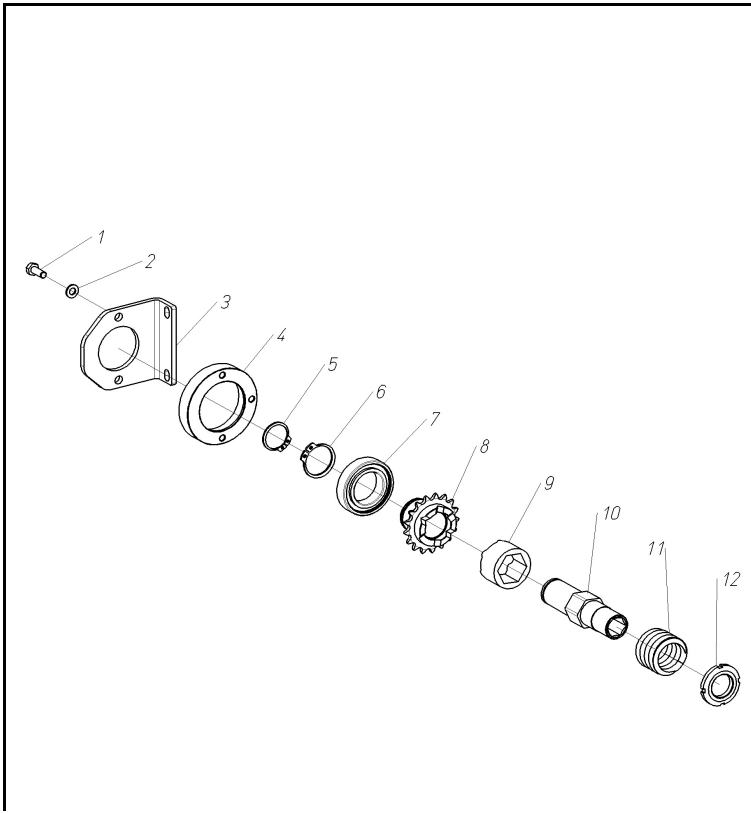

60204176 / 60204177

60206031

60206031-PARALLEL LINKAGE, NARROW

pos. part #	description	pos. part #	description
1	902103 BOLT, 8X18MM		
2	907105 BOLT, 8MM		
3	500431 CULTCH, AUTO. SAFETY		
4	400407 PLATE, 50X12X130		
5	907108 WASHER, FLAT 14MM		
6	900224 BOLT, 14X110MM		
7	400041 U-BOLT, 14MM		
8	905008 NUT, 14MM		
9	902443 BOLT, 6X10MM		
10	907204 WASHER, FLAT, 6X18X2		
11	400255 HANDLE, SPRING ADJUST		
12	400103 WASHER, 17.1X25X1		
13	420350 SCREW, SPRING ADJUST		
14	902137 BOLT, 10X18		
15	907106 WASHER, FLAT 10MM		
16	400690 DECAL, GREASE		
17	420691 SUPPORT, COVER		
18	923001 FITTING, GREASE, STRIGHT		
19	923003 FITTING, GREASE 45 DEGREE		
20	800026 SPRING, WEIGHT ADJUST		
21	60206030 PARTS ASSEMBLY, N/A		

11/10/2010

pos.	part #	description
1	421036	BRACKET, REAR PARALLEL LINKAGE
2	900226	BOLT, 14X130MM
3	907008	WASHER, LOCK 14MM
4	906108	NUT, 14MM
5	401033	BUSHING, 14X20X9
6	420645	LINK, TOP
7	420646	LINK, BOTTOM
8	420643	BRACKET, FRONT PARALLEL LINK

60206030

60206030-PARALLEL LINKAGE, NARROW

4/17/2008

pos.	part #	description
1	902104	BOLT, 8X20
2	907105	WASHER, FALT 8MM
3	400983	SUPPORT
4	401013	BEARING CARRIER
5	940501	SNAP RING
6	940502	SNAP RING
7	910116	BEARING, 6008-2RS
8	420669	SPROCKET, SLIP CLUTCH
9	400926	JAW, SLIP CLUTCH
10	400927	TUBE
11	800027	SPRING
12	910050	RING NUT, 30X1.5MM