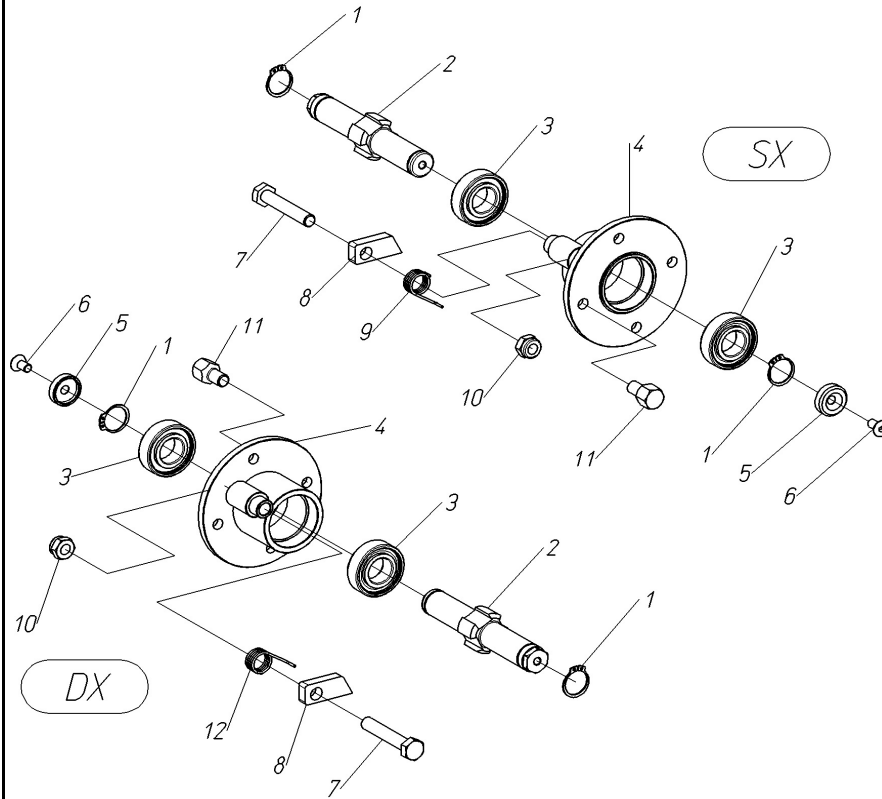

pos. codice descrizione

1	940505	SNAP RING
2	400262	SHAFT W/RATCHET
3	910111	BEARING 6205-2RS
4	420185	HUB, WHEEL
5	401990	WASHER, SAFETY
6	904107	BOLT 8X16MM
7	900183	BOLT 12X70MM
8	400265	PAWL
9	800002	SPRING, PAWL, LH
10	906107	NUT 12MM
11	402196	STUD, WHEEL 12X15MM
12	800001	SPRING, PAWL, RH

500121-HUB, RH, STD

500122-HUB, LH, STD