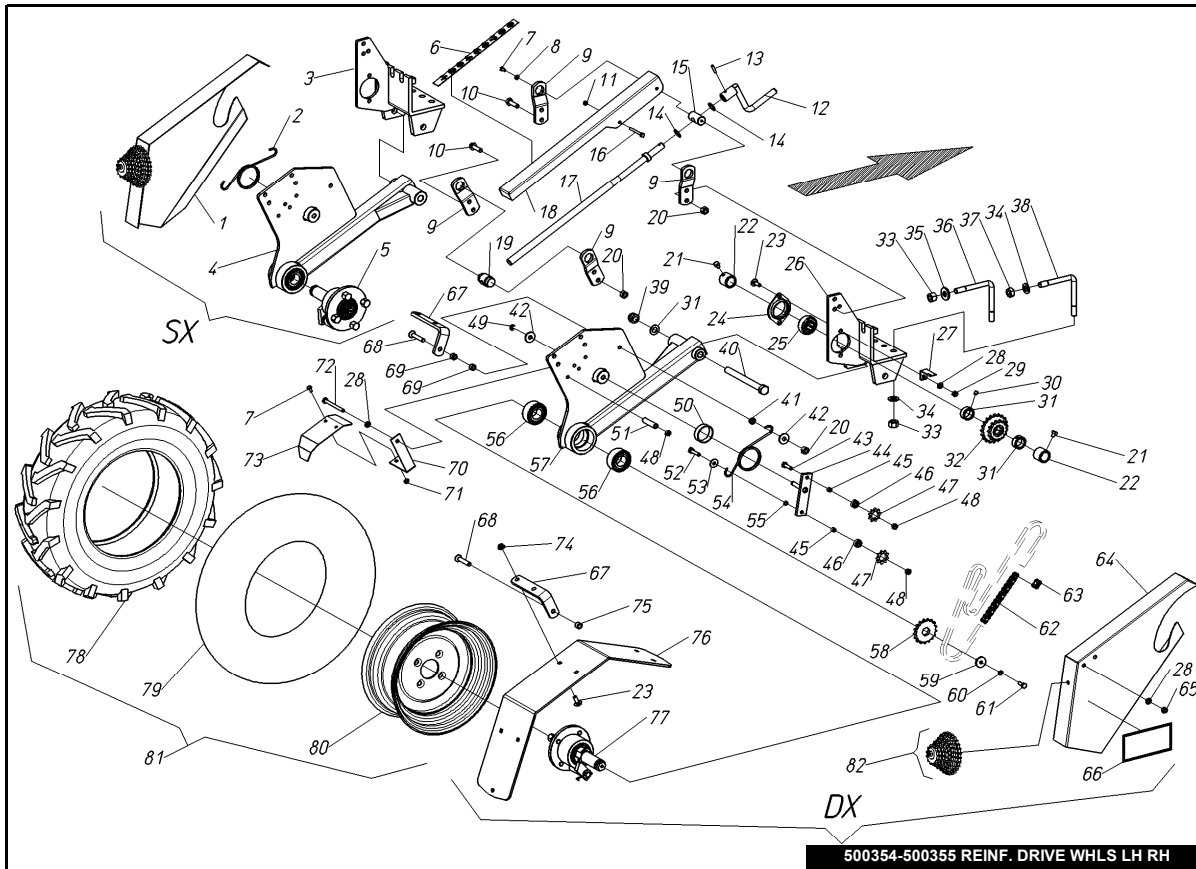

70204014 - 70204015

500354-500355 REINF. DRIVE WHLS LH RH

pos. part #	description	pos. part #	description	pos. part #	description
1	400713 COVER, CHAIN, LH	31	400717 COLLAR, 25.5X35X15	59	907316 WASHER, FLAT 8X30X4MM
2	800016 SPRING, TORSION, LH	32	420442 SPROCKET, DOUBLE 20/14T	60	907005 WASHER, LOCK 8MM
3	420544 BRACKET, REINF, LH	33	905008 NUT, 14MM	61	902104 BOLT 8X20MM
4	420543 ARM, REINF. LH	34	907108 WASHER, FLAT 14MM	62	930015 CHAIN, 1/2X5/16 93 LINKS
5	500608 HUB ASSY, REINF. LH	35	907308 WASHER, FLAT 14X35X4	63	930501 MASTERLINK, 1/2X5/16
6	400829 DECAL, DEPTH CONTROL	36	400042 L-BOLT, 14MM	64	400712 COVER, CHAIN RH
7	902466 BOLT, 6X12	37	905108 NUT, 14MM	65	905005 NUT, 8MM
8	907104 WASHER, FLAT, 6MM	38	400482 L-BOLT, 14MM 110X104	66	401441 DECAL, TRIUM, DUAL 12
9	400467 PLATE, DEPTH ADJ.	39	906109 NUT, 16MM	67	401500 BRACKET, FENDER
10	902142 BOLT 10X35MM	40	902264 BOLT, 16X70	68	904170 BOLT, 10X55MM
11	906104 NUT, 6MM	41	400589 SPACER, 10.5X17X4.5	69	400332 SPACER, 10X16X9MM
12	420172 HANDLE, SCREW ADJ	42	907306 WASHER, FLAT 10X30X2.5	70	400260 BRACKET, FENDER
13	941052 ROLL PIN, 5X26	43	902107 BOLT 8X30MM	71	904963 NUT, 6MM
14	400103 WASHER, 17.1X25X1	44	420334 BRACKET, CHAIN TENSIONER	72	900118 BOLT, 8X85
15	400568 BARREL	45	400263 SPACER, 8.5X12X7.5MM	73	400261 SHIELD
16	900078 BOLT, 6X55MM	46	910110 BEARING, 608-2RS	74	904964 NUT, 8MM
17	420169 SCREW, DEPTH ADJ	47	400264 SPROCKET, 9T	75	400699 SPACER, 10X16X11
18	400567 COVER, SCREW ADJ	48	905105 NUT, 8MM	76	400466 FENDER
19	400470 BARRELL	49	940527 SNAPRING, 8MM	77	500607 HUB ASSY, REINF. RH
20	905006 NUT, 10MM	50	400468 BUSHING, SPRING GUIDE	78	914101 TIRE, 6.5-80-12
21	902475 BOLT, 8X10MM	51	400666 SPACER, 8X14X54MM	79	914102 TUBE, 6.5-80-12
22	400227 COLLAR, 25.5X35X30	52	900108 BOLT, 8X35MM	80	914103 RIM
23	902583 BOLT, 8X25MM	53	907305 WASHER, FLAT 8X24X2	81	914052 WHEEL, COMPL. 6.5-80-12
24	913050 FLANGE, BEARING	54	800017 SPRING, TORSION, RH	82	70104013 SPROCKET SET, FOXDRIVE
25	913006 BEARING, KRRB205	55	400535 SPACER, 8.2X12X4.5MM	82	70106011 SPROCKET SET, R14
26	420545 BRACKET, REINF. RH	56	910200 BEARING, 3206B-2RS	82	70204009 SPROCKET SET, TRIUM-D12
27	400638 INDICATOR, CHAIN POS.	57	420542 ARM, REINF. RH		
28	907105 WASHER, FLAT 8MM	58	400244 SPROCKET, HEX 18T		
29	906105 NUT, 8MM	58	400231 SPROCKET, HEX 19T		
30	904001 SETSCREW, 8X10MM	58	400243 SPROCKET, HEX 20T		

500354-500355 DRIVE WHL REINF. LH RH