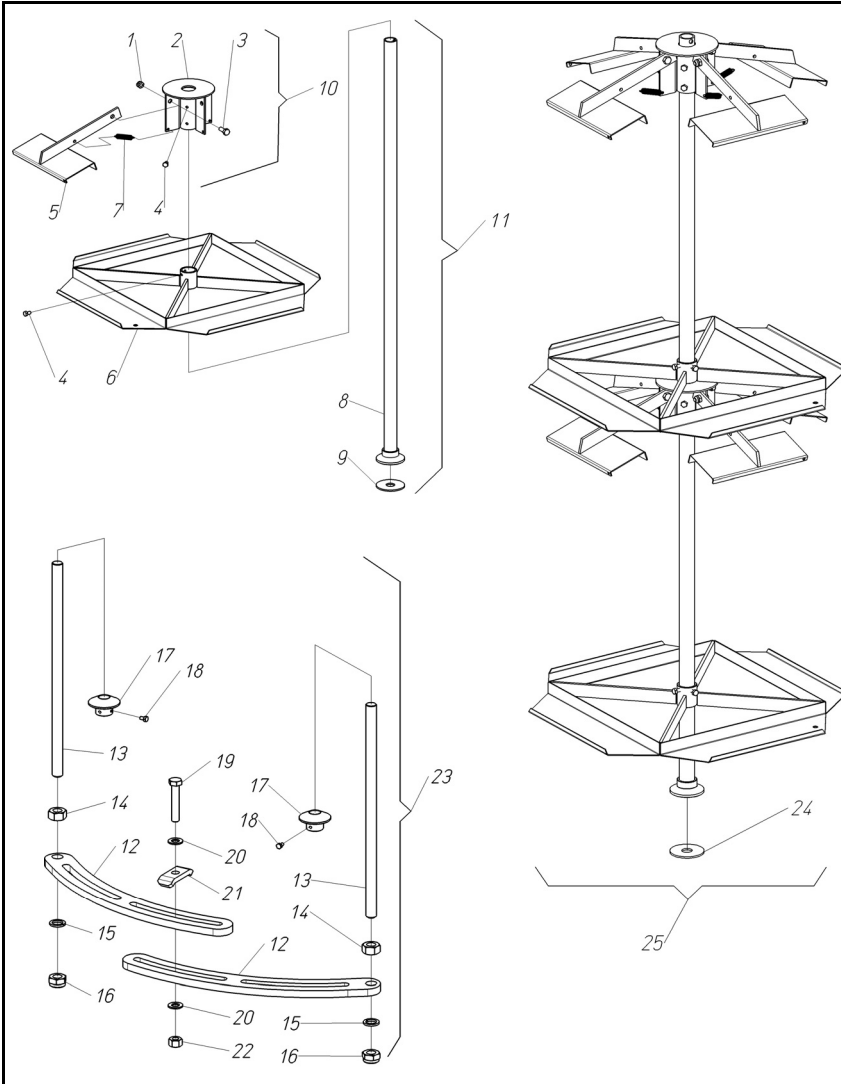

pos.	part #	description	Chechi & Magli
------	--------	-------------	----------------

1	910122	BEARING, 6006-2RS	
2	907318	WASHER, FLAT 30.5X45X4MM	
3	907317	WASHER, FLAT 30X42X1MM	
4	907315	WASHER, FLAT 30X42X0.5MM	
5	914055	FLEX PRESS WHL, 410X80 W/BRGS	
6	510080	KIT FLEX PRESS WHL(PAIR)	

510080 - KIT FLEX WHEEL PER DUAL 12 GOLD

**POS.6 KIT FLEX PRESS WHL,410X80 IN PLACE OF STEEL WHEELS**

**NOTE-FOR UNITS SOLD WITH STEEL PRESS WHEELS**

pos.	part #	description
1	906105	NUT, 8MM
2	420143	SUPPORT, TOP ARMS
3	902104	BOLT, 8X20MM
4	902443	BOLT, 6X10MM
5	420142	ARM, TRAY HOLDER
6	420140	SUPPORT, BOTTOM TRAY HOLDER
7	800019	SPRING
8	421137	TUBE, CENTRAL SUPPORT
9	401600	WASHER, RUBBER
10	500436	ASSY, TOP TRAY HOLDER
11	500032	ASSY, COMPLETE TRAY HOLDER
12	401256	SUPPORT ARM
13	401487	SHAFT, TRAY HOLDER
14	905111	NUT, 20MM
15	907011	WASHER, LOCK 20MM
16	906111	NUT, 20MM
17	421138	BUSHING, TAPERED
18	902443	BOLT, 6X10MM
19	900219	BOLT, 14X80MM
20	907108	WASHER, FLAT 14MM
21	401312	CLAMP
22	905008	NUT, 14MM
23	500426	SUPPORT, DOUBLE TRAY HOLDER
24	401600	WASHER, RUBBER
25	500388	DOUBLE TRAY HOLDER