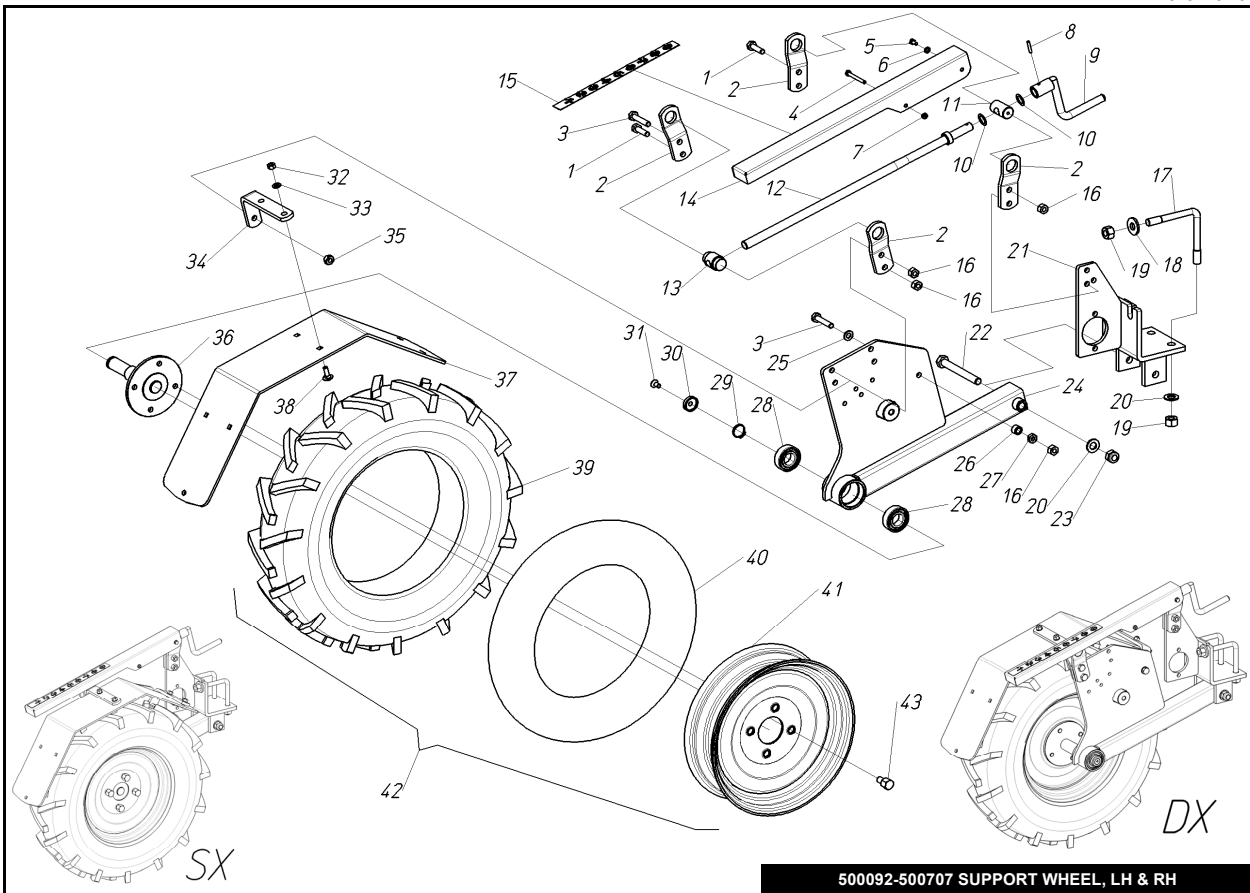

70104006-70104003

500092-500707 SUPPORT WHEEL, LH & RH

pos. part #	description	pos. part #	description
1	902142 BOLT 10X35MM	27	905206 NUT, 10MM, LOW
2	400467 PLATE, SUPPORT	28	910111 BEARING, 6205-2RS
3	900145 BOLT, 10X50MM	29	940505 SNAP RING
4	900078 BOLT, 6X55MM	30	401990 WASHER, SECURITY, 25MM
5	902466 BOLT, 6X12MM	31	904107 BOLT, 8X16
6	907104 WASHER, FLAT, 6MM	32	905005 NUT, 8MM, HIGH
7	906104 NUT, 6MM	33	907105 WASHER, FLAT, 8MM
8	941052 ROLL PIN	34	400465 BRACKET, FENDER
9	420172 HANDLE	35	905106 NUT, 10MM
10	400103 WASHER, 17.1X25X1MM	36	400386 HUB
11	400568 BARREL	37	400466 FENDER
12	420169 ADJUSTING SCREW	38	902583 CARRIAGE BOLT, 8X25MM
13	400470 BARREL	39	914089 TIRE, 5.00-12
14	400567 COVER	40	914090 TUBE, 5.00-12
15	400829 DECAL, DEPTH INDICATOR	41	914091 RIM, 3.00 D12
16	905006 NUT, 10MM, HIGH	42	914050 WHEEL, COMPLETE, 5.00-12
17	400042 L-BOLT, 10MM	43	402196 BOLT, WHEEL, 12X15MM
18	907308 WASHER, FLAT, 14X35X4MM		
19	905008 NUT, 14MM HIGH		
20	907108 WASHER, FLAT 14MM		
21	420177 BRACKET, MOUNT		
22	900225 BOLT, 14X120MM		
23	906108 NUT, 14MM, LOW		
24	420178 ARM, MAIN SUPPORT		
25	907106 WASHER, FLAT, 10MM		
26	400043 SPACER, 10.5X17X12MM