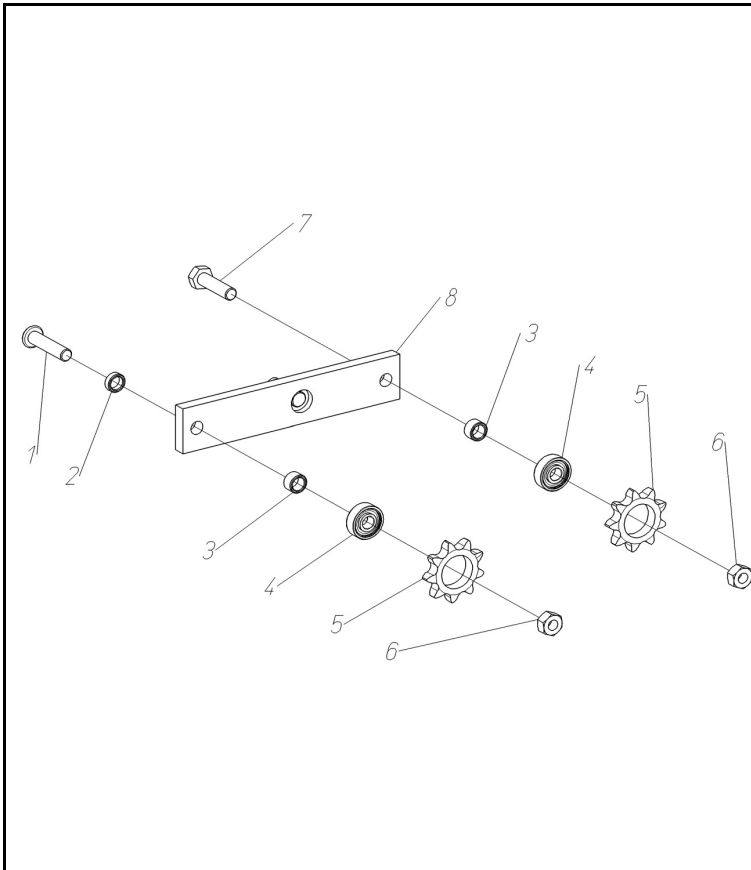

pos.	part #	description
1	904130	BOLT, 8X35MM
2	400535	SPACER, 8.2X12X4.5MM
3	400263	SPACER, 8.5X12X7.5MM
4	910110	BEARING, 608-2RS
5	400264	SPROCKET 9T
6	905105	NUT 8MM
7	902107	BOLT, 8X30MM
8	421218	CHAIN TENSIONER

60204175

60204175-CHAIN TENSIONER, WHL FORK MT