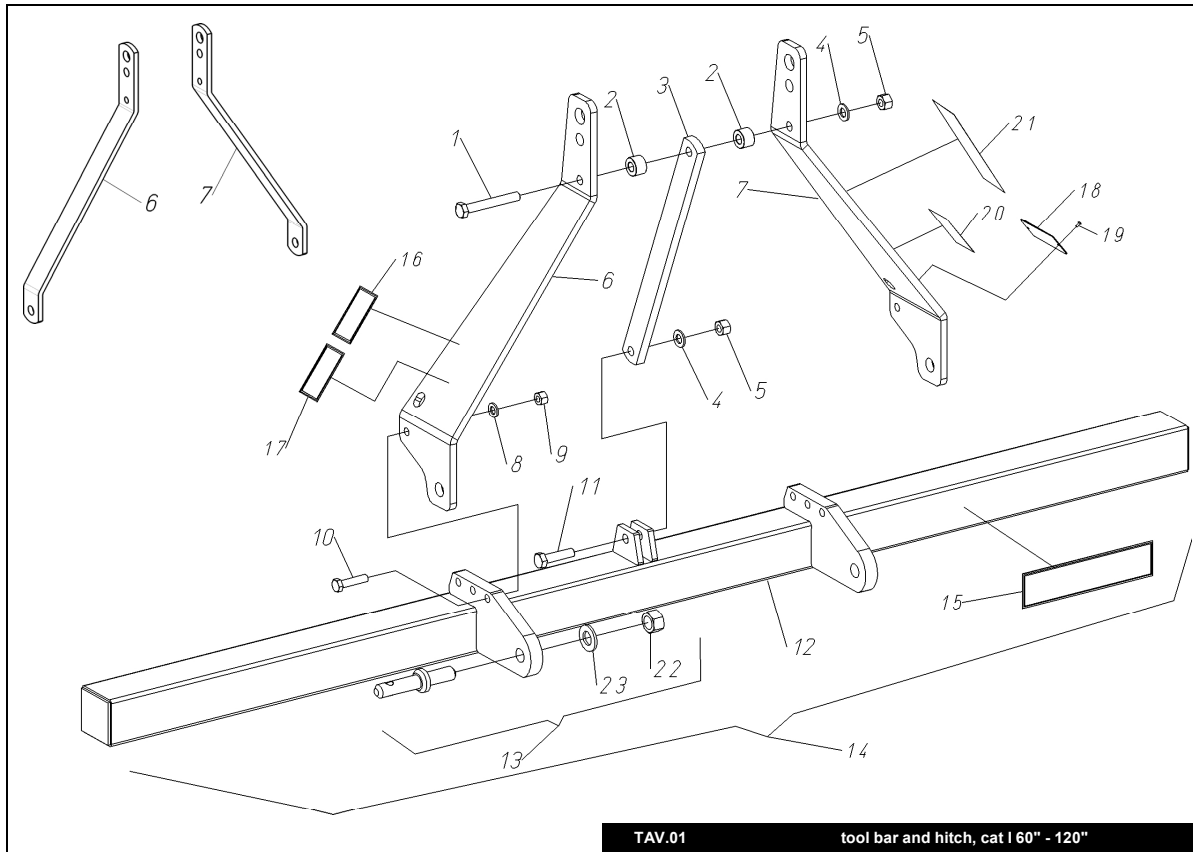

70102004 / 70102005 / 70102013 / 701020

TAV.01

tool bar and hitch, cat I 60" - 120"

pos.	part #	description	pos.	part #	description
1	900223	BOLT, 14X100MM	19	941300	RIVET, 2.9X7MM
2	400168	SPACER 15X30X19.5	20	400654	DECAL, MAINTENANCE
3	400166	BRACE, 3 POINT	21	400167	DECAL, TEX
4	907108	WASHER, FLAT 14MM	21	400340	DECAL, TEXDRIVE
5	905008	NUT, HIGH 14MM	21	401561	DECAL, TEXDRIVE BEST
6	401457	BRACE, REINFORCED, RH	21	401261	DECAL TRIUM
6	400645	BRACE, RH	21	401692	DECAL, UNITRIUM
7	401458	BRACE, REINFORCED, LH	21	402031	DECAL, BABY
7	400022	BRACE, LH	21	400077	DECAL, FOX
8	907107	WASHER, FLAT 12MM	21	400257	DECAL, FOXDRIVE
9	905007	NUT, HIGH 12MM	21	400326	DECAL, WOLF
10	900179	BOLT, 12X50MM	21	400771	DECAL, WOLF COMPACT
11	900214	BOLT, 14X55MM	21	401440	DECAL, DUAL 12 GOLD
12	420059	TOOLBAR, CAT I, 60"	21	400607	DECAL R14
12	420060	TOOBAR, CAT I, 80"	21	400517	DECAL PS 14
12	420061	TOOLBAR, CAT I, 100"	22	905408	NUT, 22MMX1.5
12	420062	TOOLBAR, CAT I, 120"	23	907012	LOCKWASHER, 22MM
13	992001	PIN, LOWER HITCH			
14	500062	TOOLBAR W/HITCH, 60"			
14	500063	TOOLBAR W/HITCH, 80"			
14	500064	TOOLBAR W/HITCH, 100"			
14	500105	TOOLBAR W/HITCH, 120"			
15	400404	DECAL C & M 245x60			
16	400653	DECAL, INSTRUCTIONS			
17	400655	DECAL, WARNING			
18	400644	DATA PLATE			