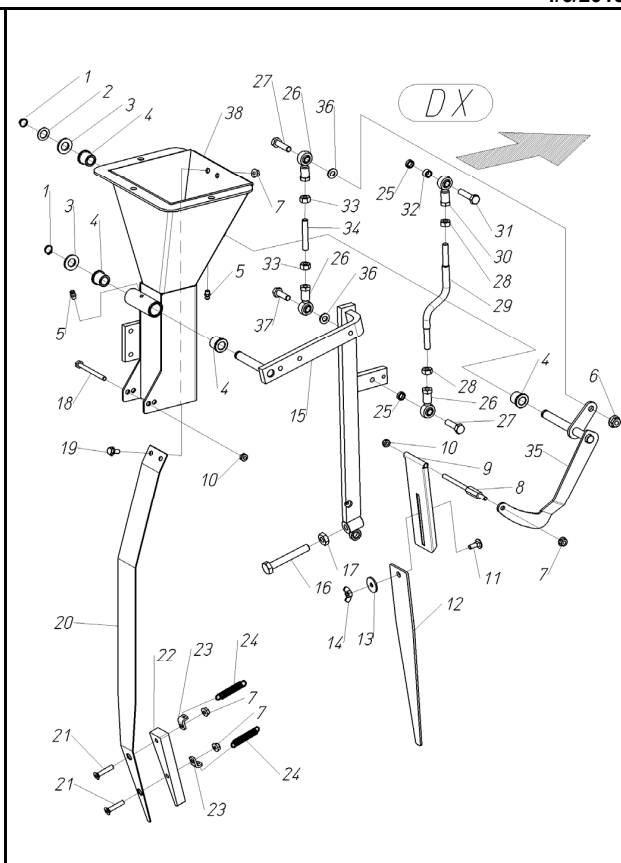

60206004-GEARBOX DUAL 12 GOLD

60206222 - DROP TUBE, RH DUAL 12 GOLD

60206222 / 60206223

pos. part #	description	pos. part #	description
1	940508 SNAP RING	27	902107 BOLT, 8X30
2	400882 WASHER, 12.2X20X1MM	28	905105 NUT, 8MM
3	907107 WASHER, FLAT 12MM	29	401195 ROD, EJECTOR ACTUATING
4	985002 BUSHING, 12-18X18-22X3MM	30	913102 BALL JOINT, LH THREAD
5	923001 FITTING, GREASE, 6MM STRAIGHT	31	902108 BOLT, 8X35MM
6	904964 NUT, 8MM	32	400263 SPACER, 8.5X12X7.5MM
7	904963 NUT, 6MM	33	905005 NUT, 8MM
8	401370 PIN, WINDSHIELD SUPPORT	34	401236 CONN ROD, 8X50MM
9	421050 COVER, WINDSHIELD TOP	35	420935 ACTUATING ARM, WINDSHIELD RH
10	906104 NUT, 6MM	36	907105 WASHER, 8MM
11	903006 CARR. BOLT 6X16MM	37	902106 BOLT, 8X25
12	401490 COVER, WINDSHIELD LOWER	38	421116 DROP TUBE, RH
13	907304 WASHER, 6X24X2MM	39	420934 ACTUATING ARM, WINDSHIELD LH
14	904127 WING NUT, 6MM	40	400666 SPACER, 8X14X54MM
15	420952 LEVER, EJECTOR	41	900116 BOLT, 8X75MM
16	900149 BOLT 10X70MM	42	401182 SPACER, 8.5X14X9.5MM
17	905206 NUT, 10MM	43	421117 DROP TUBE, LH
18	900080 BOLT, 6X65MM		
19	904697 BOLT, FLANGE, 6X12MM		
20	401416 FLEX-PLATE, STD RUNNER		
21	904159 BOLT, 6X30		
22	401415 INSERT, PLASTIC		
23	401414 TAB, SPRING ATTACH		
24	800042 SPRING, L=40MM		
25	400535 SPACER, 8.2X12X4.5MM		
26	913101 BALL JOINT, RH THREAD