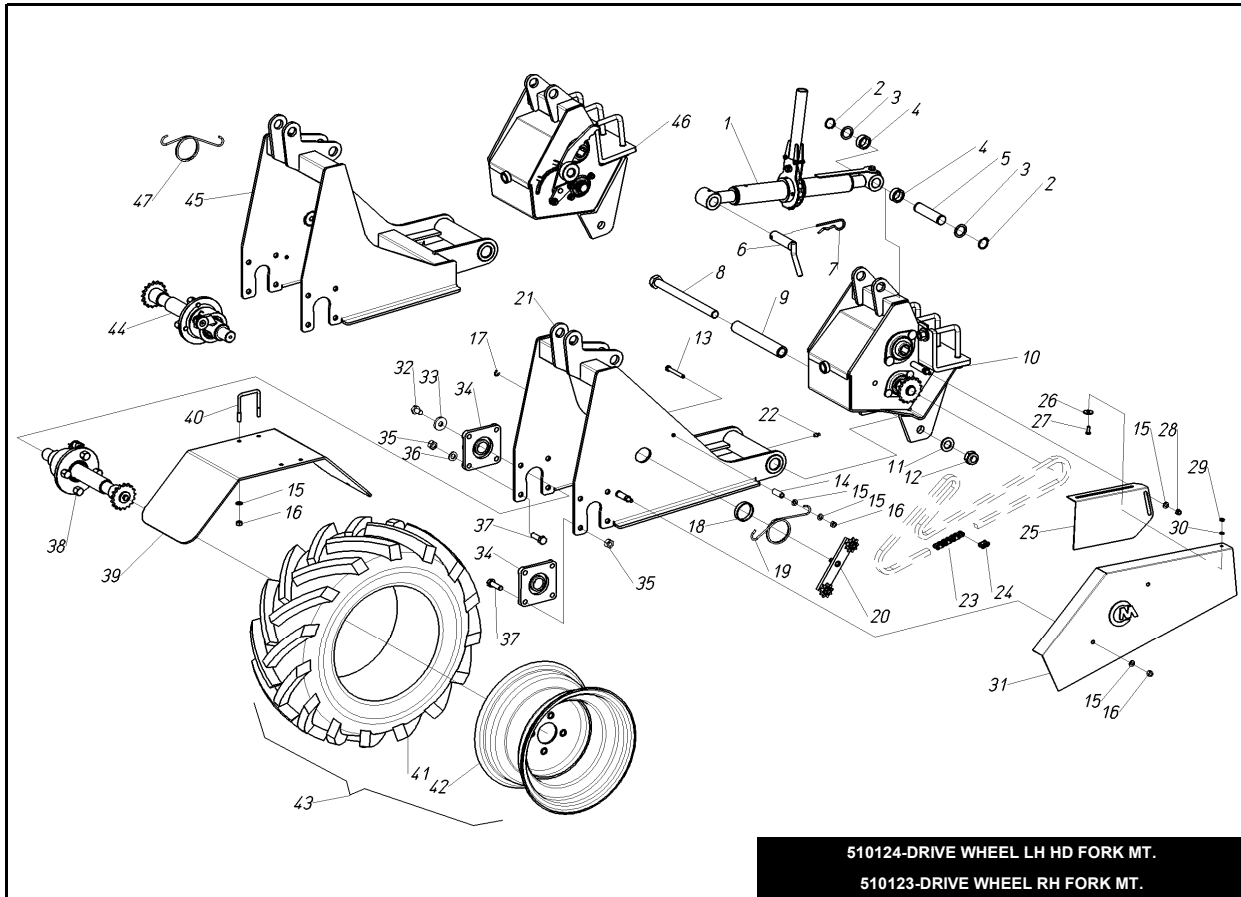

60204171 / 60204172

pos. part #	description	pos. part #	description
1	500658 JACK, RATCHET, DEPTH ADJ	27	902468 BOLT 6X16
2	940505 SNAP RING	28	906105 NUT, 8MM
3	907319 WASHER, FLAT 25X35X1MM	29	906104 NUT, 6MM
4	400935 SPACER, 25X35X14MM	30	907104 WASHER, FLAT 6MM
5	402123 PIN, 25X108MM	31	401680 COVER, CHAIN RH
6	421220 PIN, 25X85MM	32	902172 BOLT 12X22 4.8
7	941202 CLIP	33	907314 WASHER, FLAT 12X35X5
8	900346 BOLT, 20X250MM	34	913008 BEARING, SUPPORT D.30MM
9	401683 BUSHING, 20X30X207	35	905007 NUT 12MM
10	60204173 MOUNT/GEARBOX, RH	36	907107 WASHER, FALT 12MM
11	907111 WASHER, FALT 20MM	37	900177 BOLT, 12X40
12	906111 NUT, 20MM	38	500654 HUB, DRIVE WHEEL RH
13	900114 BOLT, 8X65MM	39	401682 FENDER
14	400097 SPACER, 8.5X14X35	40	400641 U-BOLT 8MM
15	907105 WASHER, FLAT 8MM	41	914104 TIRE, 23.10/50-12 4PR
16	905005 NUT, 8MM	42	914105 RIM
17	940527 SNAP RING	43	914057 WHEEL ASSY, 23.10/50-12
18	401699 BUSHING	44	500655 HUB, DRIVE WHEEL LH
19	800017 SPRING, TORSION RH	45	421217 FORK, LH
20	60204175 TENSIONER, CHAIN	46	60204174 MOUNT/GEARBOX, LH
21	421216 FORK, RH	47	800016 SPRING, TORSION LH
22	923002 FITTING, GREASE 8MM		
23	930102 CHAIN, 1/2X5/16, 121 LINKS		
24	930501 MASTERLINK, 1/2X5/16		
25	401697 COVER, CHAIN RH UPPER		
26	907304 WASHER, FLAT 6X24X2