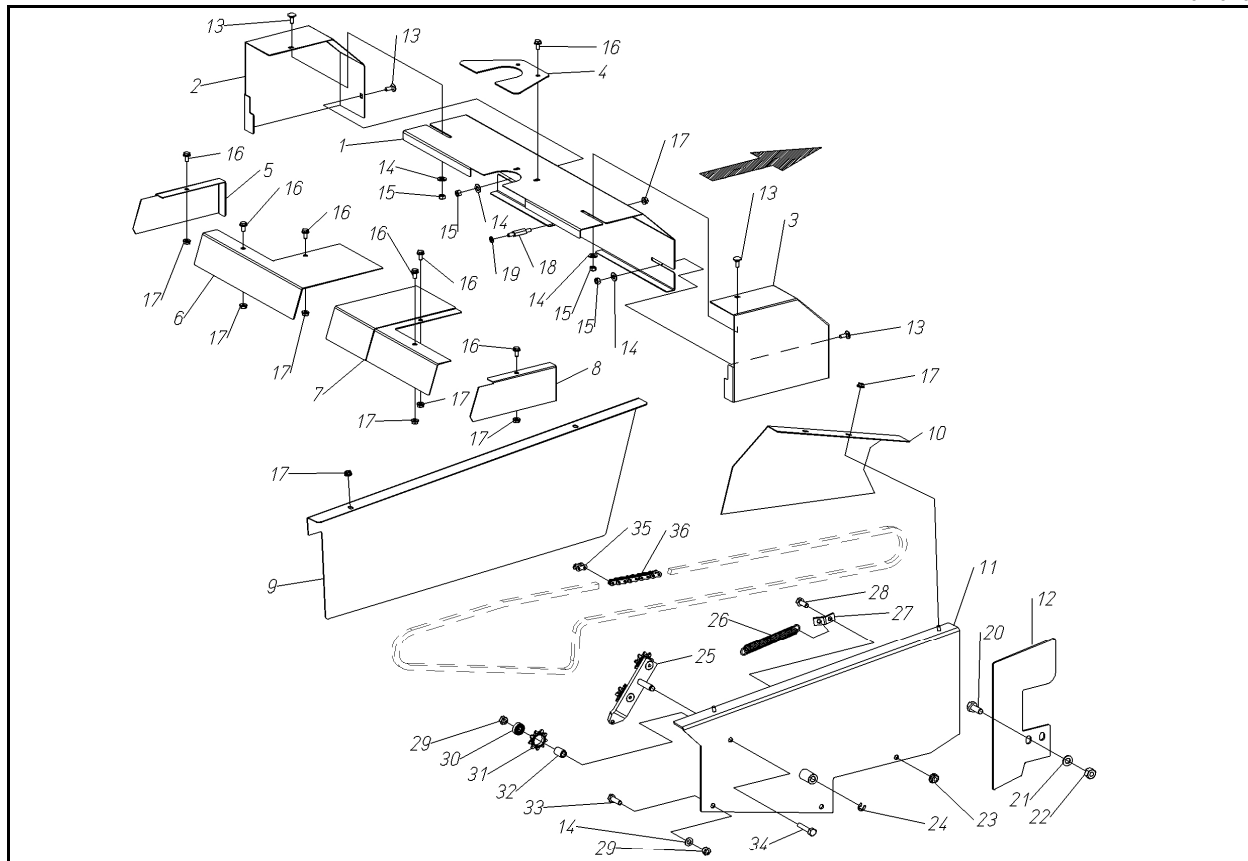

Checchi e Magli

60206004-GEARBOX DUAL 12 GOLD

60206222 - DROP TUBE, LH DUAL 12 GOLD

60206222 - DROP TUBE, RH DUAL 12 GOLD

60206222 / 60206223

pos. part #	description	pos. part #	description
1	940508 SNAP RING	27	902107 BOLT, 8X30
2	400882 WASHER, 12.2X20X1MM	28	905105 NUT, 8MM
3	907107 WASHER, FLAT 12MM	29	401195 ROD, EJECTOR ACTUATING
4	985002 BUSHING, 12-18X18-22X3MM	30	913102 BALL JOINT, LH THREAD
5	923001 FITTING, GREASE, 6MM STRAIGHT	31	902108 BOLT, 8X35MM
6	904964 NUT, 8MM	32	400263 SPACER, 8.5X12X7.5MM
7	904963 NUT, 6MM	33	905005 NUT, 8MM
8	401370 PIN, WINDSHIELD SUPPORT	34	401236 CONN ROD, 8X50MM
9	421050 COVER, WINDSHIELD TOP	35	420935 ACTUATING ARM, WINDSHIELD RH
10	906104 NUT, 6MM	36	907105 WASHER, 8MM
11	903006 CARR. BOLT 6X16MM	37	902106 BOLT, 8X25
12	401490 COVER, WINDSHIELD LOWER	38	421116 DROP TUBE, RH
13	907304 WASHER, 6X24X2MM	39	420934 ACTUATING ARM, WINDSHIELD LH
14	904127 WING NUT, 6MM	40	400666 SPACER, 8X14X54MM
15	420952 LEVER, EJECTOR	41	900116 BOLT, 8X75MM
16	900149 BOLT 10X70MM	42	401182 SPACER, 8.5X14X9.5MM
17	905206 NUT, 10MM	43	421117 DROP TUBE, LH
18	900080 BOLT, 6X65MM		
19	904697 BOLT, FLANGE, 6X12MM		
20	401416 FLEX-PLATE, STD RUNNER		
21	904159 BOLT, 6X30		
22	401415 INSERT, PLASTIC		
23	401414 TAB, SPRING ATTACH		
24	800042 SPRING, L=40MM		
25	400535 SPACER, 8.2X12X4.5MM		
26	913101 BALL JOINT, RH THREAD		